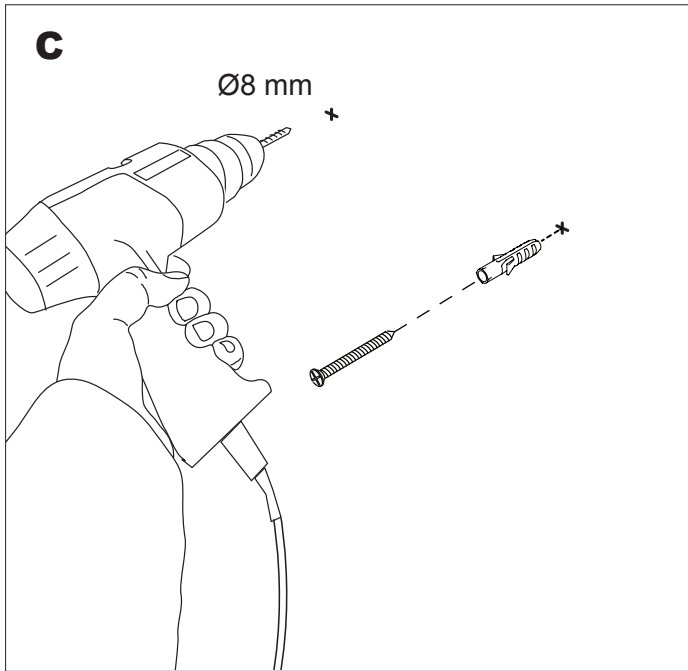

ZONE 2

ZONE 0

RADIUS

60cm

ON OFF

30'

INSTALLATION INSTRUCTIONS

INSTALLATION INSTRUCTIONS (CONT)