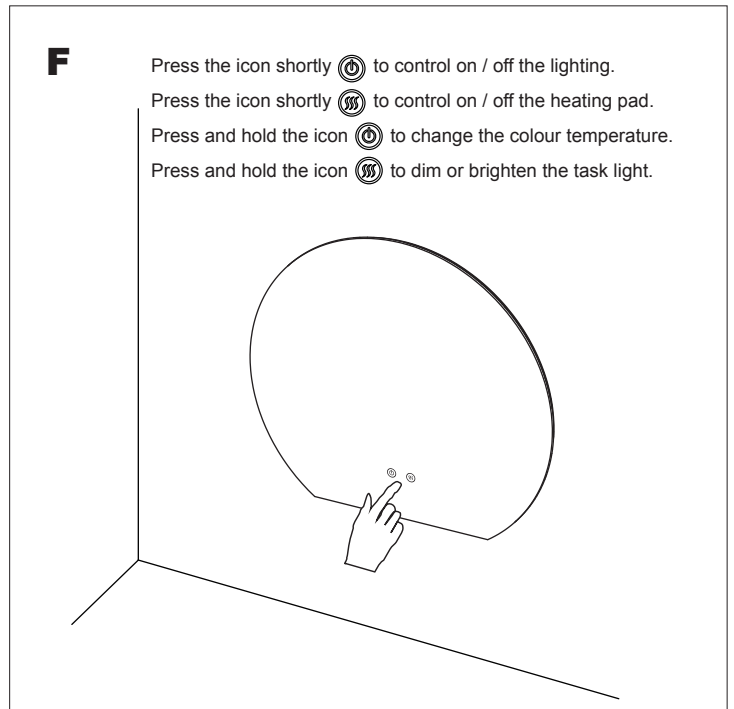

ZONE 2

ZONE 0

RADIUS

60cm

ON OFF

30'

INSTALLATION INSTRUCTIONS

INSTALLATION INSTRUCTIONS (CONT)