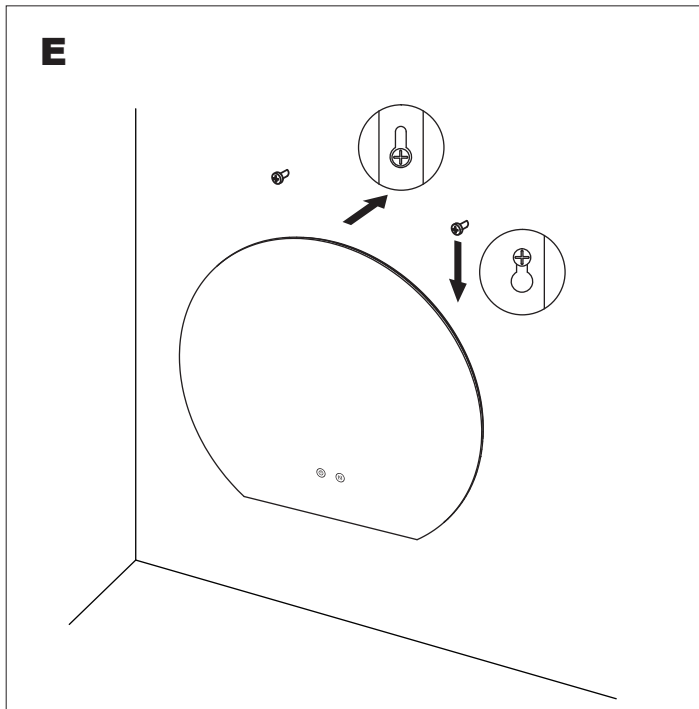

This product is IP44 rated and is suitable for installation in **Zone 1, 2 & Outside Zones**

OUTSIDE ZONE

60cm

OUTSIDE ZONE

60cm

225cm

ZONE 2

ZONE 1

ZONE 2

ZONE 0

RADIUS

60cm

ON OFF

30'

INSTALLATION INSTRUCTIONS

INSTALLATION INSTRUCTIONS (CONT)