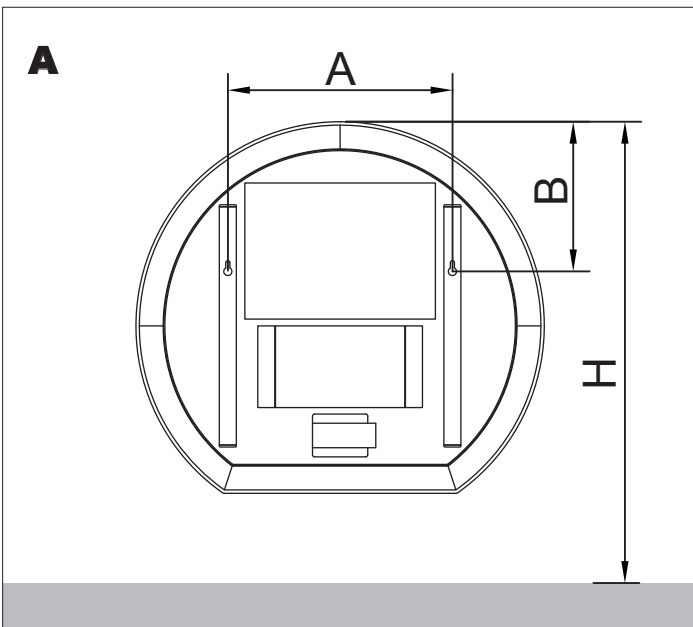

This product is IP44 rated and is suitable for installation in **Zone 1, 2 & Outside Zones**

OUTSIDE ZONE

60cm

OUTSIDE ZONE

60cm

225cm

ZONE 2

ZONE 1

ZONE 2

ZONE 0

RADIUS

60cm

ON OFF

30'

INSTALLATION INSTRUCTIONS

INSTALLATION INSTRUCTIONS (CONT)