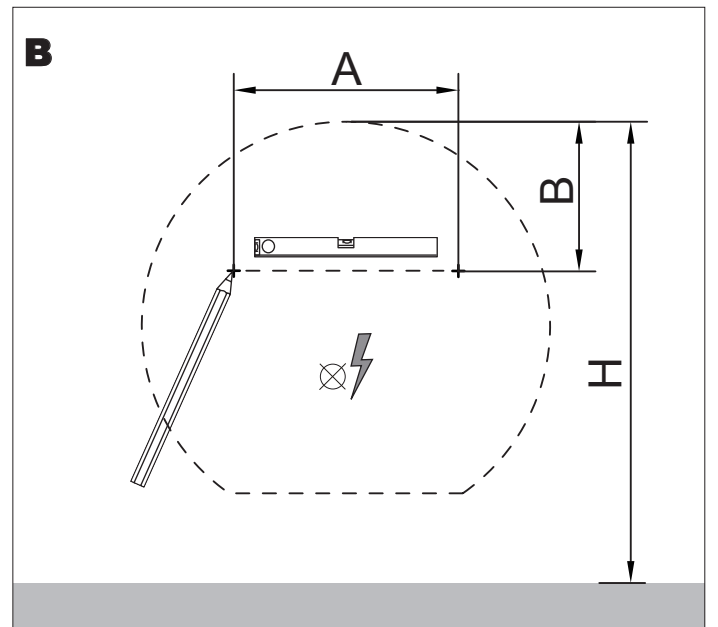

ZONE 2

ZONE 0

RADIUS

60cm

ON OFF

30'

INSTALLATION INSTRUCTIONS

INSTALLATION INSTRUCTIONS (CONT)