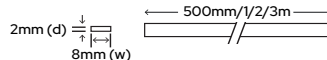

LED Strip Economy

4W Per Metre
60 LED's Per Metre

Power Supply: 12Vdc
LED Colour: Warm White/Natural White
Kelvins: 3000-3500K/4000K-4500K
Adhesive: 3M VHB
Cable Length: 1.5m on one end
Wattage: 4W Per Metre
CRI: Ra 85
IP Rating: IP65
Cut Marks: Every 50mm
LED's Per Metre: 60

Economy 1m

Warm/Natural White - SY8983WW/NW
£12.48

Economy 2m

Warm/Natural White - SY8984WW/NW
£21.58

Economy 3m

Warm/Natural White - SY8985WW/NW
£33.34

LED Strip Standard

9.2W Per Metre
120 LED's Per Metre

Power Supply: 12Vdc
LED Colour: Warm White/Natural White/Cool White*
Kelvins: 3000-3500K/4000K-4500K/6000-6500K
Adhesive: 3M
Cable Length: Purchased Separate
Wattage: 9.2W Per Metre
CRI: Ra >80
IP Rating: IP65
Cut Marks: Every 25mm
LED's Per Metre: 120

* 500mm not available cool white

Standard 500mm

Warm/Natural White - SY8027WW/NW
£8.56

Standard 1m

Warm/Natural/Cool White - SY8023WW/NW/CW
£13.48

Standard 2m

Warm/Natural/Cool White - SY8024WW/NW/CW
£23.81

Standard 3m

Warm/Natural/Cool White - SY8025WW/NW/CW
£39.06

Accessories - Cables

2m Distributor Cable	SY7758A	£3.28
Bridge Cable 1000mm	SY7956	£7.25
Bridge Cable 5000mm	SY7957	£7.88
Y Splitter	SY7959	£8.63

LED Strip Superior

9.6W Per Metre
120 LED's Per Metre

Power Supply: 12Vdc
LED Colour: Warm White/Natural White
Kelvins: 3000-3500K/4000K-4500K
Adhesive: 3M VHB
Cable Length: 1.5m on one end
Wattage: 9.6W Per Metre
CRI: WW Ra 85/NW Ra 86
IP Rating: IP65
Cut Marks: Every 25mm
LED's Per Metre: 120

Superior 1m

Warm/Natural White - SY8986WW/NW
£17.71

Superior 2m

Warm/Natural White - SY8987WW/NW
£30.12

Superior 3m

Warm/Natural White - SY8988WW/NW
£42.12

LED Drivers

Please do not exceed wattage stated above