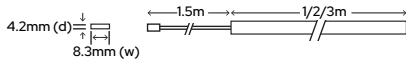

LED Strip Economy

4W Per Metre
60 LED's Per Metre

Power Supply: 12Vdc
LED Colour: Warm White/Natural White
Kelvins: 3000-3500K/4000K-4500K
Adhesive: 3M VHB
Cable Length: 1.5m on one end
Wattage: 4W Per Metre
CRI: Ra 85
IP Rating: IP65
Cut Marks: Every 50mm
LED's Per Metre: 60

Economy 1m

Warm/Natural White - SY8983WW/NW
£12.48

Economy 2m

Warm/Natural White - SY8984WW/NW
£21.58

Economy 3m

Warm/Natural White - SY8985WW/NW
£33.34

LED Strip Standard

9.2W Per Metre
120 LED's Per Metre

Power Supply: 12Vdc
LED Colour: Warm White/Natural White/Cool White*
Kelvins: 3000-3500K/4000K-4500K/6000-6500K
Adhesive: 3M
Cable Length: Purchased Separate
Wattage: 9.2W Per Metre
CRI: Ra >80
IP Rating: IP65
Cut Marks: Every 25mm
LED's Per Metre: 120

* 500mm not available cool white

Standard 500mm

Warm/Natural White - SY8027WW/NW
£8.56

Standard 1m

Warm/Natural/Cool White - SY8023WW/NW/CW
£13.48

Standard 2m

Warm/Natural/Cool White - SY8024WW/NW/CW
£23.81

Standard 3m

Warm/Natural/Cool White - SY8025WW/NW/CW
£39.06

Accessories - Cables

2m Distributor Cable	SY7758A	£3.28
Bridge Cable 1000mm	SY7956	£7.25
Bridge Cable 5000mm	SY7957	£7.88
Y Splitter	SY7959	£8.63

LED Strip Superior

9.6W Per Metre
120 LED's Per Metre

Power Supply: 12Vdc
LED Colour: Warm White/Natural White
Kelvins: 3000-3500K/4000K-4500K
Adhesive: 3M VHB
Cable Length: 1.5m on one end
Wattage: 9.6W Per Metre
CRI: WW Ra 85/NW Ra 86
IP Rating: IP65
Cut Marks: Every 25mm
LED's Per Metre: 120

Superior 1m

Warm/Natural White - SY8986WW/NW
£17.71

Superior 2m

Warm/Natural White - SY8987WW/NW
£30.12

Superior 3m

Warm/Natural White - SY8988WW/NW
£42.12

LED Drivers

Please do not exceed wattage stated above