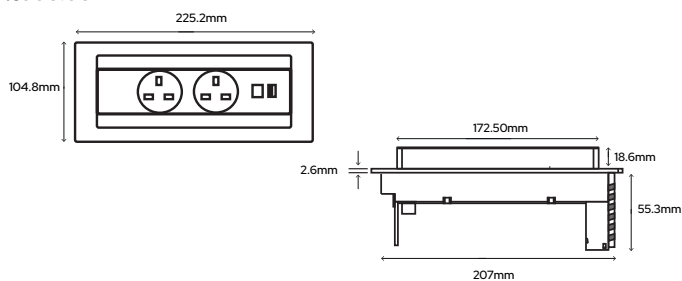

EVoline BackFlip

Finish: Listed below
UK Sockets: 2
USB Ports: 1 X USB-C
IP Rating: IP20
Cable: 3m & UK Plug
Surface Depth: 10mm - 40mm
Cut Out Size: 88mm x 215mm

EVoline BackFlip - Black Steel

SY9736BS

£431.50

EVoline BackFlip - Black Glass (Matt)

SY9736MB

£535.21

EVoline BackFlip - Black Glass

SY9736BK

£494.36

EVoline BackFlip - Brass Effect

SY9736BE

£409.50

EVoline BackFlip - Grey Ceramic

SY9736GC

£495.37

EVoline Back Flip - Stainless Steel

SY9736SS

£342.72

EVoline BackFlip - White Steel

SY9736WS

£431.50

EVoline BackFlip - White Glass

SY9736WH

£508.08