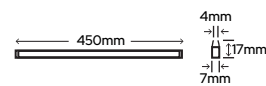

Clip on LED for 450mm Shelf

SY8941

£21.36

LED Drivers

Please do not exceed wattage stated above (not required for 240V shelves)

12Vdc 8W LED Driver (3 ports)

SY9980B

£11.28

12Vdc 15W LED Driver (6 ports)

SY9739A/MF

£19.97

Controls & Accessories

Our wireless smart controls enable control by wireless wall plates, smart phones, or even voice control via Amazon Alexa!

Wireless Smart Controls (including dimming)*

Page 68 - 69

Door Sensors, Switches and Dimmers*

Page 70 - 71