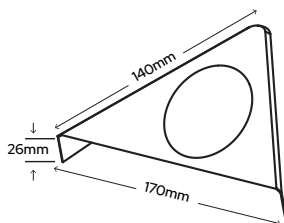

Vega Designer Tri

Finish: Brushed Nickel/Matt Black*
Power Supply: 12Vdc
LED Colour: Warm/Natural White*
Kelvins: 3000-3500K/4000-4500K*
Wattage: 2.3W
Total Lumens: WW 171lm/NW 185lm
CRI: WW Ra 84/NW Ra 89
IP Rating: IP20
Beam Angle: 120°
Cable: 2m

*Black option only available in natural white

Brushed Nickel/Warm White
SY7947WW

£10.72

Brushed Nickel/Natural White
SY7947

£10.72

Matt Black/Natural White
SY7947BL/NW
£11.40

Vega Tri

Finish: Brushed Nickel
Power Supply: 12Vdc
LED Colour: Warm/Natural White
Kelvins: 3000-3500K/4000-4500K
Wattage: 2.3W
Total Lumens: WW 171lm/NW 185lm
CRI: WW Ra 84/NW Ra 89
IP Rating: IP20
Beam Angle: 120°
Cable: 2m

Brushed Nickel/Warm White
SY7980WW

£14.49

Brushed Nickel/Natural White
SY7980NW

£14.49

Vega Recti

Finish: Brushed Nickel
Power Supply: 12Vdc
LED Colour: Warm/Natural White
Kelvins: 3000-3500K/4000-4500K
Wattage: 2.3W
Total Lumens: WW 171lm/NW 185lm
CRI: WW Ra 84/NW Ra 89
IP Rating: IP20
Beam Angle: 120°
Cable: 2m

Brushed Nickel/Warm White
SY6881WW

£14.52

Brushed Nickel/Natural White
SY6881NW

£14.52

Vega Rec/Sur

Finish: Brushed Nickel/Matt Black*
Power Supply: 12Vdc
LED Colour: Warm/Natural White
Kelvins: 3000-3500K/4000-4500K
Wattage: 2.3W
Total Lumens: WW 171lm/NW 185lm
CRI: WW Ra 84/NW Ra 89
IP Rating: IP20
Beam Angle: 120°
Cable: 2m

*Black option only available in natural white

Recessed

Brushed Nickel/Warm White
SY7945BN/WW

Brushed Nickel/Natural White
SY7945BN/NW

Matt Black/Natural White
SY7945BL/NW
All recessed £7.55

Surface

Brushed Nickel/Warm White
SY7946BN/WW

Brushed Nickel/Natural White
SY7946

Matt Black/Natural White
SY7946BL/NW
All surface £8.63

Spacer depth if surface mounted 16mm

LED Drivers

Please do not exceed wattage stated above

12Vdc 8W LED Driver (3 ports)