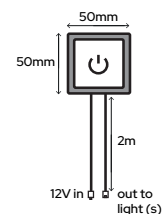

SY8814A
 Single Door
£22.78

SY8814A/DD
 Double Door
£26.16

SY2449/1
 Single Door Kit
£38.05

SY2449/2
 Double Door Kit
£55.08

SY2449/3
 Triple Door Kit
£72.20

SY2449/4
 Quad Door Kit
£89.32

SY7917B/DIST
 Touch Dimmer
£15.12