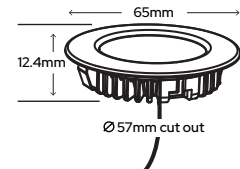

Spacer depth if surface mounted 16mm

Controls & Accessories

Each kit contains specified number of lights, 1 x 15W LED Driver & 1 x receiver with 3-way distribution cable. Remote control required (purchased separate).

- (a) Tunable White Remote Control - Black
- (b) Tunable White Remote Control - White
- (c) Additional Tunable Receiver
- 3 Way Distribution Cable
- 2m Extension Cable (from 3 Way Distribution Cable to Lights)
- 2m Extension Cable
- 5m Extension Cable

SY9565A	£16.80
SY9565	£16.80
SY7699B	£53.32
SY7893A	£6.20
SY8018	£5.67
SY7183	£1.31
SY7183/5	£2.34