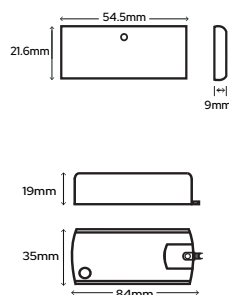

SY8814A
 Single Door
£22.78

SY8814A/DD
 Double Door
£26.16

SY2449/1
 Single Door Kit
£38.05

SY2449/2
 Double Door Kit
£55.08

SY2449/3
 Triple Door Kit
£72.20

SY2449/4
 Quad Door Kit
£89.32

SY7917B/DIST
 Touch Dimmer
£15.12