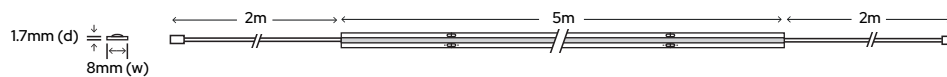

COB LED Strip 5m Reel - 4W/PM

Power Supply: 12Vdc
LED Colour: Warm White/Natural White
Kelvins: 3000-3500K/4000K-4500K
Adhesive: 3M VHB
Cable Length: 2m on both ends
Wattage: 4W Per Metre
CRI: Ra >90
IP Rating: IP20
Cut Marks: Every 25mm
LED's Per Metre: 480

LED Strip

COB 5m Reel 4W p/m
Warm White - SY9001WW
Natural White - SY9001NW
£73.06

COB LED Strip 5m Reel - 9.6W/PM

Power Supply: 12Vdc
LED Colour: Warm White/Natural White
Kelvins: 3000-3500K/4000K-4500K
Adhesive: 3M VHB
Cable Length: 2m on both ends
Wattage: 9.6W Per Metre
CRI: Ra >90
IP Rating: IP20
Cut Marks: Every 25mm
LED's Per Metre: 320

LED Strip

COB 5m Reel 9.6W p/m
Warm White - SY9095WW
Natural White - SY9095NW
£57.30

Accessories - Cables and Connectors (for all strips listed above)

Clamp-on Distributor Cable	SY9044	£3.31
Direct Connector	SY9023	£1.32
30mm Corner Connector (Flexi)	SY9024	£3.02
Corner Connector (Fixed)	SY9025	£3.02
2m Extension Cable	SY7183	£1.31
5m Extension Cable	SY7183/5	£2.34

LED Drivers

Please do not exceed wattage stated above

12Vdc 15W LED Driver (6 ports)	
SY9739A/MF	£19.97
12Vdc 20W LED Driver (6 ports)	
SY7350A/MF	£27.44
12Vdc 30W LED Driver (6 ports)	
SY7715	£31.50
12Vdc 60W LED Driver (6 ports)	
SY7352/60W/DIST	£35.28

Prices listed are R.R.P including VAT

Lighting Controls

Our wireless smart controls enable control by wireless wall plates, smart phones, or even voice control via Amazon Alexa!

Wireless Smart Controls (including dimming)

Page 68 - 69

Door Sensors, Switches and Dimmers

Page 70 - 71

Aluminium Extrusions

Page 46 - 47