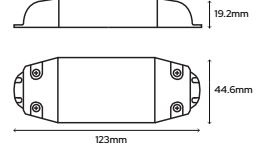

60W 12Vdc

Power Supply: 12Vdc
Wattage: 60W
Ports: 6 or Jack Plug
With infinity cable or jack plug (jack plug model for use with smart controls)

60W 12Vdc LED Driver
Infinity Cable - SY7352/60W/DIST
£35.28
Jack Plug - SY7352A/60W
£32.76