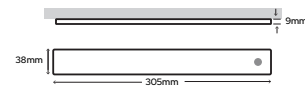

LED Drivers

Please do not exceed wattage stated above (not required for Nova Pro battery light)

12Vdc 8W LED Driver (3 ports)

SY9980B

£11.28

12Vdc 15W LED Driver (6 ports)

SY9739A/MF

£19.97

Prices listed are R.R.P including VAT

Accessories

Accessories not compatible with Nova Pro Battery Light.

Extension Cables

2M - SY7183

£1.31

5M - SY7183/5

£2.34