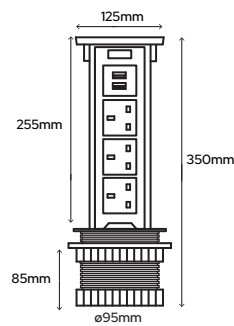

EVoline®

We are an approved
EVoline supplier....