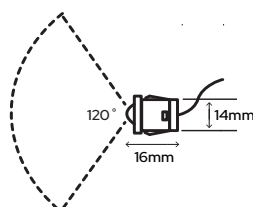

PIR Sensor

Finish: White (Silver cover available to purchase separate)
Power Supply: 240V
Sensor Distance Seated: 4m
Sensor Distance Walking Across: 10m
Sensor Distance Walking Towards: 6m
Sensor Range: 360°
Timer Adjustment: 30 Seconds to 30 Mins
Lux Adjustment: 10 - 2000Lux
Cut Out Size: 34mm
IP Rating: IP20 (IP65 Cover available to purchase separate)
Guarantee: 12 Months

SY7262A
PIR Sensor
£126.64

SY7561
Silver Cover
£5.03

SY7898
IP65 Cover
£13.24