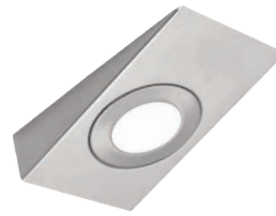

Vega Recti

Finish: Brushed Nickel
Power Supply: 12Vdc
LED Colour: Warm/Natural White
Kelvins: 3000-3500K/4000-4500K
Wattage: 2.3W
Total Lumens: WW 171lm/NW 185lm
CRI: WW Ra 84/NW Ra 89
IP Rating: IP20
Beam Angle: 120°
Cable: 2m

Brushed Nickel/Warm White
SY6881WW

£14.52

Brushed Nickel/Natural White
SY6881NW

£14.52