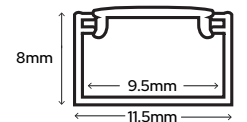

2 Metre Aluminium - SY7367/2

£14.40

Surface Mounted

Surface Mounted (including opal diffuser, end caps & mounting clips)

2 Metre Aluminium - SY7482

£19.85

2 Metre Matt Black - SY7482MB

£24.48