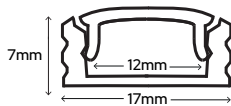

Surface Mounted

Surface Mounted (including opal diffuser, end caps & mounting clips)

2 Metre Aluminium - SY7482

£19.85

2 Metre Matt Black - SY7482MB

£24.48