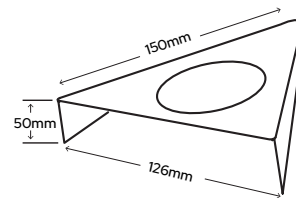

Brushed Nickel/Natural White

SY7752NW
£18.31