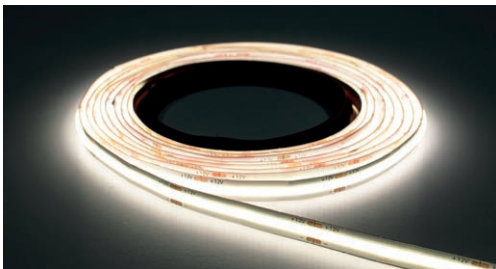

LED Strip for Acoustic Wall Panels

NEW!

Transform your Acoustic Panels by installing our COB LED Strip within a slick black aluminium extrusion.

Installing in our black profile blends in with acoustic panels.