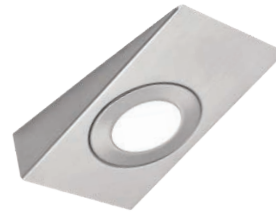

Sirius Connect Designer Recti

Finish: Brushed Nickel
Power Supply: 12Vdc
LED Colour: Warm/Natural/Cool White
Kelvins: 3000-3500K/4000-4500K/6000-6500K
Wattage: 2.6W
Total Lumens: WW 177lm/NW 187lm/CW 177lm
CRI: WW Ra 82/NW Ra 85/CW Ra 86
IP Rating: IP44
Beam Angle: 120°
Cable: 2m

Brushed Nickel/Warm White
SY7882WW
£20.10

Brushed Nickel/Natural White
SY7882NW
£20.10

Brushed Nickel/Cool White
SY7882CW
£20.10