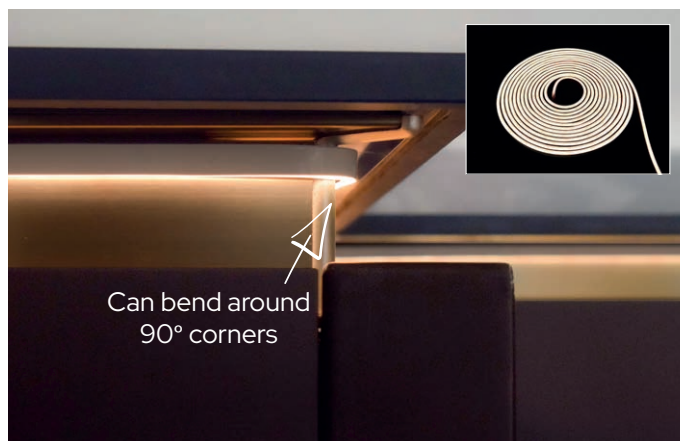

ARC LED Strip 5m Reel

Power Supply: 12Vdc
LED Colour: Warm/Natural White*
Kelvins: 3000-3500K/4000K - 4500K*
Adhesive: 3M VHB
Cable Length: 2m at both ends
Wattage: 1.5W per metre/Black 3W per metre
CRI: Ra >90
IP Rating: IP67
Cut Marks: Every 25mm
LED's Per Metre: 60

LED Strip

IP67 ARC 5m Reel - Standard

Warm White - SY9026WW
Natural White - SY9026NW
£92.82

IP67 ARC 5m Reel - Black

Warm White - SY9078WW
£92.82

* Black ARC only available in Warm White

Accessories

2m Extension Cable	SY7183	£1.31
5m Extension Cable	SY7183/5	£2.34

LED Drivers

Please do not exceed wattage stated above

12Vdc 15W LED Driver (6 ports)	
SY9739A/MF	£19.97
12Vdc 20W LED Driver (6 ports)	
SY7350A/MF	£27.44
12Vdc 30W LED Driver (6 ports)	
SY7715	£31.50
12Vdc 60W LED Driver (6 ports)	
SY7352/60W/DIST	£35.28

Prices listed are R.R.P including VAT

Lighting Controls

Our wireless smart controls enable control by wireless wall plates, smart phones, or even voice control via Amazon Alexa!

Wireless Smart Controls (including dimming)

Page 68 - 69

Door Sensors, Switches and Dimmers

Page 70 - 71