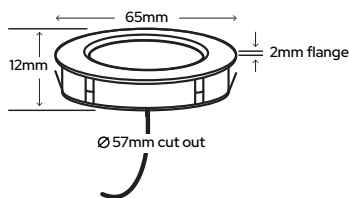

Spacer depth if surface mounted 24mm

Capella Tri 240V

Finish: Brushed Nickel
Power Supply: 240V
LED Colour: Warm White/Natural White
Kelvins: 3000-3500K/4000K-4500K
Wattage: 2.6W
Total Lumens: WW 182lm/NW 194lm
CRI: WW Ra 82/NW Ra 87
IP Rating: IP20
Beam Angle: 100°
Cable: 1.5m
 Please note this product is non-dimmable