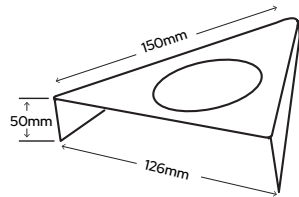

Spacer depth if surface mounted 16mm

Controls & Accessories

Each kit contains specified number of lights, 1 x 15W LED Driver & 1 x receiver with 3-way distribution cable. Remote control required (purchased separate).

- (a) Tunable White Remote Control - Black
- (b) Tunable White Remote Control - White
- (c) Additional Tunable Receiver
- 3 Way Distribution Cable
- 2m Extension Cable (from 3 Way Distribution Cable to Lights)
- 2m Extension Cable
- 5m Extension Cable

SY9565A	£16.80
SY9565	£16.80
SY7699B	£53.32
SY7893A	£6.20
SY8018	£5.67
SY7183	£1.31
SY7183/5	£2.34