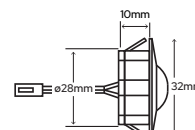

Vega Square

Finish: Brushed Nickel
Power Supply: 12Vdc
LED Colour: Warm/Natural White
Kelvins: 3000-3500K/4000-4500K
Wattage: 1.2W per light
Total Lumens: WW 54lm/NW 67lm
CRI: WW Ra 80/NW Ra 85
IP Rating: IP20
Cable: 2m

4 Light Kit Warm White
SY8974BN/WW
£35.22

4 Light Kit Natural White
SY8974BN/NW
£35.22

Vega Round

Finish: Brushed Nickel
Power Supply: 12Vdc
LED Colour: Warm/Natural White
Kelvins: 3000-3500K/4000-4500K
Wattage: 1.2W per light
Total Lumens: WW 45lm/NW 51lm
CRI: WW Ra 81/NW Ra 85
IP Rating: IP20
Cable: 1.5m

4 Light Kit Warm White
SY8975BN/WW
£35.22

4 Light Kit Natural White
SY8975BN/NW
£35.22

Sirius Eyelid

Finish: Brushed Nickel
Power Supply: 12Vdc
LED Colour: Natural White
Kelvins: 4000-4500K
Wattage: 1W per light
Total Lumens: 25lm
CRI: Ra 84
IP Rating: IP44
Cable: 2m

4 Light Kit Natural White
SY7295BN
£82.53

Verve 15mm

Finish: Stainless Steel/Matt Black*
Power Supply: 12Vdc
LED Colour: Warm/Cool White
Kelvins: 3000-3500K/6000-6500K
Wattage: 0.2W per light
IP Rating: IP67
Cable: 1.5m
*matt black cover purchased separate

10 Light Kit
Warm White SY9928WW/A
Cool White SY9928/A
£69.24

4 Light Kit
Warm White SY9936WW
Cool White SY9936WH
£41.52

Individual Light
Warm White SY9937WW
Cool White SY9937WH
£6.87

Black Cover
SY9939BK
£3.78

LED Drivers

All kits above include LED Driver.

Controls & Accessories

Our wireless smart controls enable control by wireless wall plates, smart phones, or even voice control via Amazon Alexa!

Wireless Smart Controls (including dimming)

Page 68 - 69

Door Sensors, Switches and Dimmers

Page 70 - 71

Extension Cables

2M - SY7183

£1.31

5M - SY7183/5

£2.34