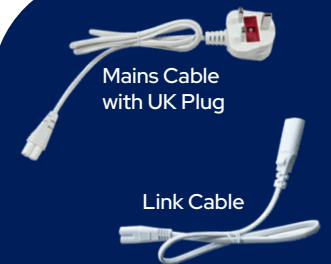

Accessories

1m Mains Cable with UK Plug
SY7496
£5.76

500mm Link Cable
SY9324
£2.42

1m Link Cable
SY9556
£3.38

2m Link Cable
SY9325
£4.44