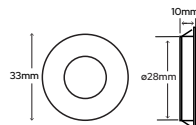

Vega Square

Finish: Brushed Nickel
Power Supply: 12Vdc
LED Colour: Warm/Natural White
Kelvins: 3000-3500K/4000-4500K
Wattage: 1.2W per light
Total Lumens: WW 54lm/NW 67lm
CRI: WW Ra 80/NW Ra 85
IP Rating: IP20
Cable: 2m

4 Light Kit Warm White
SY8974BN/WW
£35.22

4 Light Kit Natural White
SY8974BN/NW
£35.22

Vega Round

Finish: Brushed Nickel
Power Supply: 12Vdc
LED Colour: Warm/Natural White
Kelvins: 3000-3500K/4000-4500K
Wattage: 1.2W per light
Total Lumens: WW 45lm/NW 51lm
CRI: WW Ra 81/NW Ra 85
IP Rating: IP20
Cable: 1.5m

4 Light Kit Warm White
SY8975BN/WW
£35.22

4 Light Kit Natural White
SY8975BN/NW
£35.22

Sirius Eyelid

Finish: Brushed Nickel
Power Supply: 12Vdc
LED Colour: Natural White
Kelvins: 4000-4500K
Wattage: 1W per light
Total Lumens: 25lm
CRI: Ra 84
IP Rating: IP44
Cable: 2m

4 Light Kit Natural White
SY7295BN
£82.53

Verve 15mm

Finish: Stainless Steel/Matt Black*
Power Supply: 12Vdc
LED Colour: Warm/Cool White
Kelvins: 3000-3500K/6000-6500K
Wattage: 0.2W per light
IP Rating: IP67
Cable: 1.5m
*matt black cover purchased separate

10 Light Kit
Warm White SY9928WW/A
Cool White SY9928/A
£69.24

4 Light Kit
Warm White SY9936WW
Cool White SY9936WH
£41.52

Individual Light
Warm White SY9937WW
Cool White SY9937WH
£6.87

Black Cover
SY9939BK
£3.78

LED Drivers

All kits above include LED Driver.

Controls & Accessories

Our wireless smart controls enable control by wireless wall plates, smart phones, or even voice control via Amazon Alexa!

Wireless Smart Controls (including dimming)

Page 68 - 69

Door Sensors, Switches and Dimmers

Page 70 - 71

Extension Cables

2M - SY7183

£1.31

5M - SY7183/5

£2.34