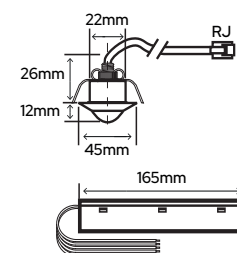

Lighting Controls

PIR Motion Sensors

Wireless PIR Sensor

Finish: White
Power Supply: Battery Operated
Sensor Distance: Up to 7m
Sensor Range: 120°
Adjustable Timer: 30 - 60 Minutes*
IP Rating: IP54
Mounting: Surface via adhesive pad
Battery: CR1233A 3V included
Guarantee: 12 Months

Requires receiver (listed below)

* Timer is set to turn of lights if no movement has been sensed after 30 seconds. To adjust from 30 seconds through to 60 minutes, a remote control is required, listed below. The remote can also adjust the brightness sensitivity from 20% to 100%, with the default setting being 100%.

SY8963RF/A
Wireless PIR Sensor
£38.50

SY7542B
12Vdc Receiver
£51.36

SY7079
240V On/Off Receiver
£31.50

SY7080
240V On/Off/Dimming Receiver
£52.04

SY9565A - Black Remote
SY9565 - White Remote
Black/White Remote Control (for adjusting time and brightness sensitivity if required)
£16.80

Micro PIR Sensor

Finish: White
Power Supply: 12/24Vdc
Cable Length: 2m (Input & Output Cables 1m)
Max Current: 10A
Sensor Distance: 1 - 3m
Sensor Range: 120°
Adjustable Timer: 30 - 150 Seconds
Wattage: 12Vdc 100W/24Vdc 200W
IP Rating: IP20
Mounting: Recessed or Surface
Guarantee: 12 Months

SY8815A
Micro PIR Sensor
£21.42

PIR Sensor

Finish: White (Silver cover available to purchase separate)
Power Supply: 240V
Sensor Distance Seated: 4m
Sensor Distance Walking Across: 10m
Sensor Distance Walking Towards: 6m
Sensor Range: 360°
Timer Adjustment: 30 Seconds to 30 Mins
Lux Adjustment: 10 - 2000Lux
Cut Out Size: 34mm
IP Rating: IP20 (IP65 Cover available to purchase separate)
Guarantee: 12 Months

SY7262A
PIR Sensor
£126.64

SY7561
Silver Cover
£5.03

SY7898
IP65 Cover
£13.24