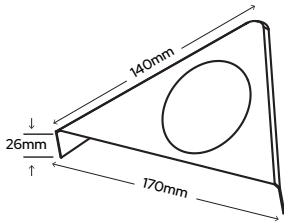

Spacer depth if surface mounted 16mm

Controls & Accessories

Each kit contains specified number of lights, 1 x 15W LED Driver & 1 x receiver with 3-way distribution cable. Remote control required (purchased separate).

- (a) Tunable White Remote Control - Black
- (b) Tunable White Remote Control - White
- (c) Additional Tunable Receiver
- 3 Way Distribution Cable
- 2m Extension Cable (from 3 Way Distribution Cable to Lights)
- 2m Extension Cable
- 5m Extension Cable

SY9565A	£16.80
SY9565	£16.80
SY7699B	£53.32
SY7893A	£6.20
SY8018	£5.67
SY7183	£1.31
SY7183/5	£2.34