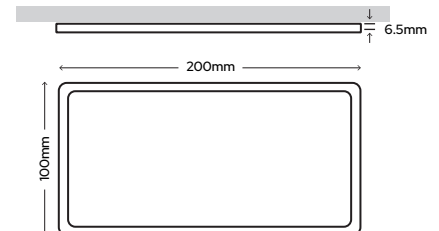

Vega Moda

Finish: Matt Black (Brushed Nickel & White covers available to purchase separate)

Power Supply: 12Vdc

LED Colour: Natural White

Kelvins: 4000K-4500K

Wattage: 2.2W

Total Lumens: 150lm

CRI: Ra 87

IP Rating: IP20

Beam Angle: 120°

Cable: 2m

Matt Black/Natural White

SY9805/BL

£12.54

Brushed Nickel Cover

SY9806/BN

£2.44

White Cover

SY9806/WH

£2.44

Vega Flat Panel

Finish: Brushed Nickel or Matt Black

Power Supply: 12Vdc

LED Colour: Warm/Natural White

Kelvins: 3000-3500K/4000K-4500K

Wattage: 3.5W

Total Lumens: WW 185lm/NW 198lm

CRI: WW Ra93/NW Ra96

IP Rating: IP20

Beam Angle: 120°

Cable: 1.5m

Brushed Nickel/Warm White

SY8949BN/WW

£14.49

Brushed Nickel/Natural White

SY8949BN/NW

£14.49

Matt Black/Warm White

SY8949BL/WW

£16.38

Matt Black/Natural White

SY8949BL/NW

£16.38

Vega Max

Finish: Brushed Nickel or Matt Black

Power Supply: 12Vdc

LED Colour: Warm/Natural White

Kelvins: 3000-3500K/4000K-4500K

Wattage: 5W

Total Lumens: WW 499lm/NW 450lm

CRI: Ra>80

IP Rating: IP20

Beam Angle: 120°

Cable: 1.5m

Brushed Nickel/Warm White

SY8887WW

£21.72

Brushed Nickel/Natural White

SY8887NW

£21.72

Matt Black/Warm White

SY8887BL/WW

£23.74

Matt Black/Natural White

SY8887BL/NW

£23.74

LED Drivers

Please do not exceed wattage stated above

12Vdc 8W LED Driver (3 ports)

SY9980B

£11.28

12Vdc 15W LED Driver (6 ports)

SY9739A/MF

£19.97

12Vdc 20W LED Driver (6 ports)

SY7350A/MF

£27.44

12Vdc 30W LED Driver (6 ports)

SY7715

£31.50

Prices listed are R.R.P including VAT

Controls & Accessories

Our wireless smart controls enable control by wireless wall plates, smart phones, or even voice control via Amazon Alexa!

Wireless Smart Controls (including dimming)

Page 68 - 69

Door Sensors, Switches and Dimmers

Page 70 - 71

Extension Cables

2M - SY7183

£1.31