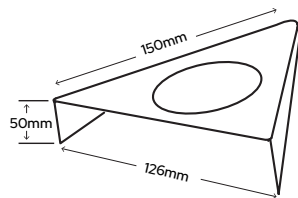

Spacer depth if surface mounted 16mm

LED Drivers

Please do not exceed wattage stated above

12Vdc 8W LED Driver (3 ports) SY9980B	£11.28
12Vdc 15W LED Driver (6 ports) SY9739A/MF	£19.97
12Vdc 20W LED Driver (6 ports) SY7350A/MF	£27.44

Controls & Accessories

Our wireless smart controls enable control by wireless wall plates, smart phones, or even voice control via Amazon Alexa!

Wireless Smart Controls (including dimming) Page 68 - 69	
Door Sensors, Switches and Dimmers Page 70 - 71	
Extension Cables	
2M - SY7183	£1.31
5M - SY7183/5	£2.34