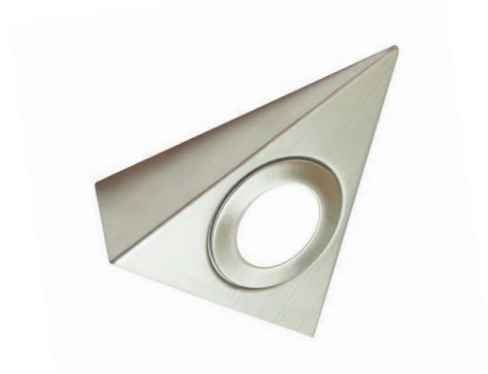

Capella Recessed/Surface 240V

Finish: Brushed Nickel
Power Supply: 240V
LED Colour: Warm White/Natural White
Kelvins: 3000-3500K/4000K-4500K
Wattage: 2.6W
Total Lumens: WW 182lm/NW 194lm
CRI: WW Ra 82/NW Ra 87
IP Rating: IP20
Beam Angle: 100°
Cable: 1.5m
Please note this product is non-dimmable

Recessed

Brushed Nickel/Warm White
SY7750BN/WW
£16.14

Brushed Nickel/Natural White
SY7750BN/NW
£16.14

Surface

Brushed Nickel/Warm White
SY7751BN/WW
£17.54

Brushed Nickel/Natural White
SY7751BN/NW
£17.54

Spacer depth if surface mounted 24mm

Capella Tri 240V

Finish: Brushed Nickel
Power Supply: 240V
LED Colour: Warm White/Natural White
Kelvins: 3000-3500K/4000K-4500K
Wattage: 2.6W
Total Lumens: WW 182lm/NW 194lm
CRI: WW Ra 82/NW Ra 87
IP Rating: IP20
Beam Angle: 100°
Cable: 1.5m
Please note this product is non-dimmable

Brushed Nickel/Warm White

SY7752WW
£18.31

Brushed Nickel/Natural White

SY7752NW
£18.31

Controls & Accessories

Our wireless smart controls enable control by wireless wall plates, smart phones, or even voice control via Amazon Alexa!

Wireless Smart Controls (Please note this product is not suitable for dimming)

Page 68 - 69