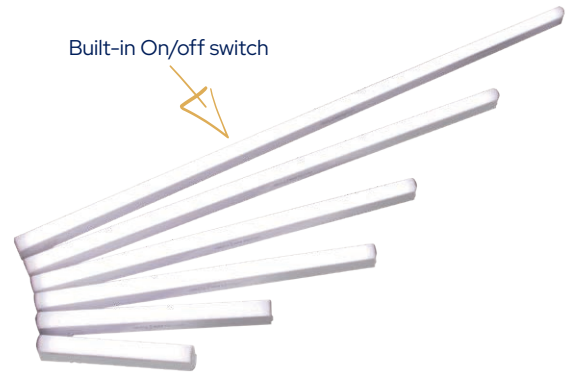

640mm 10W Tricolour LED Link Light

SY7693TRICOLOUR

£24.91

Built-in On/off switch