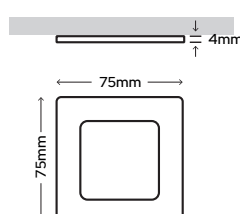

Cucina Lite Solaris Square

Finish: Aluminium
Power Supply: 12Vdc
LED Colour: Natural White
Kelvins: 4000K-4500K
Wattage: 5W
Total Lumens: 487lm
CRI: Ra 85
IP Rating: IP20
Beam Angle: 120°
Cable: 1.5m

Aluminium/Natural White
SY7922
£20.02