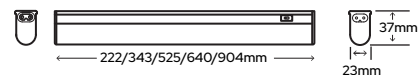

904mm 12W LED Link Light

Warm White - SY7694A/WW

Natural White - SY7694NW/1.8M

£19.98

Accessories

Wireless Smart Controls (Please note this product is not suitable for dimming)

Page 68 - 69 (SY9079 only)

1.5m Mains Cable with Stripped Ends

SY9553A £1.74

1m Mains Cable with UK Plug

SY7496 £5.76

Prices listed are R.R.P including VAT

500mm Link Cable

SY9324 £2.42

1m Link Cable

SY9556 £3.38

2m Link Cable

SY9325 £4.44

T: +44 (0) 113 286 6686 www.sycamoreLED.com