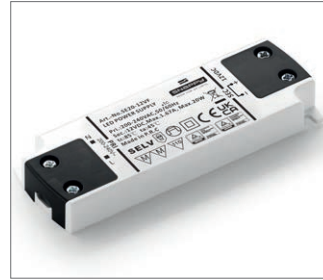

20W 12Vdc

Power Supply: 12Vdc
Wattage: 20W
Ports: 6
With infinity cable

20W 12Vdc LED Driver
SY7350A/MF
£27.44