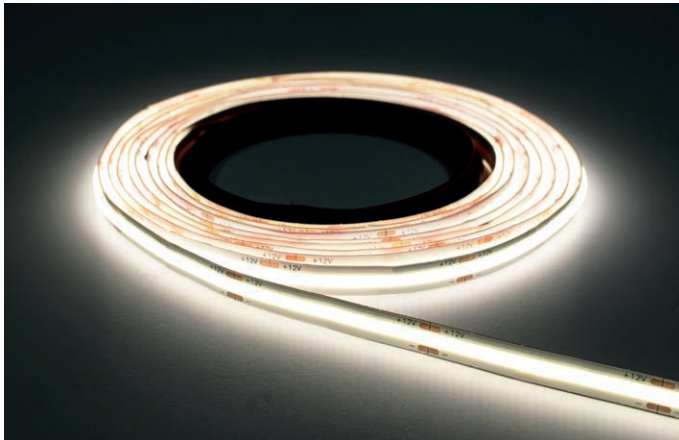

COB LED Strip 3/5m Reel - 4W/PM

Power Supply: 12Vdc
LED Colour: Warm White/Natural White
Kelvins: 3000-3500K/4000K-4500K
Adhesive: 3M VHB
Cable Length: 1.5m on both ends
Wattage: 4W Per Metre
CRI: Ra >90
IP Rating: IP20
Cut Marks: Every 25mm
LED's Per Metre: 320

LED Strip

COB 3m Reel 4W p/m
Warm White - SY9022A/WW
Natural White - SY9022A/NW
£37.20

COB 5m Reel 4W p/m
Warm White - SY9018WW
Natural White - SY9018NW
£57.30

Accessories - Cables and Connectors

Clamp-on Distributor Cable*	SY9044	£3.31
Direct Connector*	SY9023	£1.32
30mm Corner Connector (Flexi)*	SY9024	£3.02
Corner Connector (Fixed)*	SY9025	£3.02
2m Extension Cable	SY7183	£1.31
5m Extension Cable	SY7183/5	£2.34

* Accessories not compatible with IP65 Rated strip SY9093WW/NW