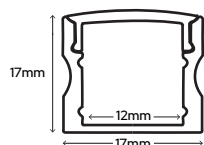

Deep Surface Mounted

Deep Surface Mounted (including opal diffuser, end caps & mounting clips)

1 Metre Aluminium - SY9583A/1

£12.60

2 Metre Aluminium - SY9583A/2

£22.05