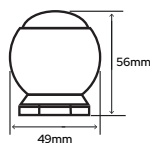

Wireless PIR Sensor

Finish: White
Power Supply: Battery Operated
Sensor Distance: Up to 7m
Sensor Range: 120°
Adjustable Timer: 30 - 60 Minutes*
IP Rating: IP54
Mounting: Surface via adhesive pad
Battery: CR1233A 3V included
Guarantee: 12 Months

Requires receiver (listed below)

* Timer is set to turn of lights if no movement has been sensed after 30 seconds. To adjust from 30 seconds through to 60 minutes, a remote control is required, listed below. The remote can also adjust the brightness sensitivity from 20% to 100%, with the default setting being 100%.

SY8963RF/A
Wireless PIR Sensor
£38.50

SY7542B
12Vdc Receiver
£51.36

SY7079
240V On/Off Receiver
£31.50

SY7080
240V On/Off/Dimming Receiver
£52.04

SY9565A - Black Remote
SY9565 - White Remote
Black/White Remote Control (for adjusting time and brightness sensitivity if required)
£16.80

Micro PIR Sensor

Finish: White
Power Supply: 12/24Vdc
Cable Length: 2m (Input & Output Cables 1m)
Max Current: 10A
Sensor Distance: 1 - 3m
Sensor Range: 120°
Adjustable Timer: 30 - 150 Seconds
Wattage: 12Vdc 100W/24Vdc 200W
IP Rating: IP20
Mounting: Recessed or Surface
Guarantee: 12 Months

SY8815A
Micro PIR Sensor
£21.42