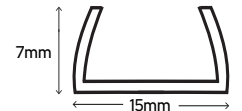

1 Metre Diffuser Cover - SY9573DIFF/1M

£1.76

2 Metre Aluminium - SY9573/2

£10.14

Surface Mounted

Surface Mounted

1 Metre Aluminium - SY7367

£7.58