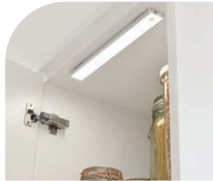

Battery lighting can be installed within cupboards and cabinets to provide extra illumination in hard to reach places. No wiring is required, so they can be retrofit, or added to areas without any power. They are simple to install, and are easily removed for charging using magnetic brackets.