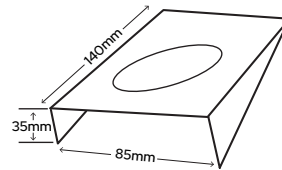

Spacer depth if surface mounted 16mm

Controls & Accessories

Each kit contains specified number of lights, 1 x 15W LED Driver & 1 x receiver with 3-way distribution cable. Remote control required (purchased separate).

- (a) Tunable White Remote Control - Black
- (b) Tunable White Remote Control - White
- (c) Additional Tunable Receiver
- 3 Way Distribution Cable
- 2m Extension Cable (from 3 Way Distribution Cable to Lights)
- 2m Extension Cable
- 5m Extension Cable

SY9565A	£16.80
SY9565	£16.80
SY7699B	£53.32
SY7893A	£6.20
SY8018	£5.67
SY7183	£1.31
SY7183/5	£2.34