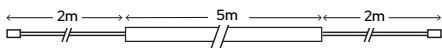

Clamp-on Distributor Cable	SY9044	£3.31
Direct Connector	SY9023	£1.32
30mm Corner Connector (Flexi)	SY9024	£3.02
Corner Connector (Fixed)	SY9025	£3.02
2m Extension Cable	SY7183	£1.31
5m Extension Cable	SY7183/5	£2.34