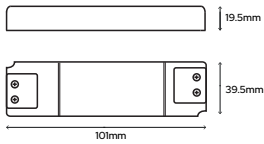

15W 12Vdc

Power Supply: 12Vdc
Wattage: 15W
Ports: 6
With infinity cable

15W 12Vdc LED Driver
SY9739A/MF
£19.97