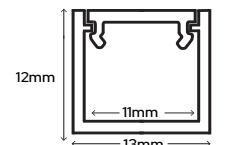

2.5m Surface Mounted

Surface Mounted (including opal diffuser & end caps)

2.5 Metre Aluminium - SY7988/2.5

£31.50