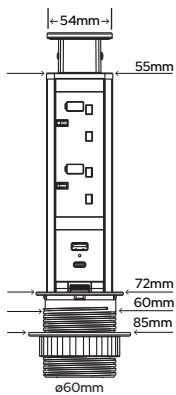

EVoline®

We are an approved
EVoline supplier....