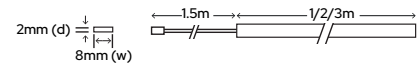

LED Strip Economy

4W Per Metre
60 LED's Per Metre

Power Supply: 12Vdc
LED Colour: Warm White/Natural White
Kelvins: 3000-3500K/4000K-4500K
Adhesive: 3M VHB
Cable Length: 1.5m on one end
Wattage: 4W Per Metre
CRI: Ra 85
IP Rating: IP65
Cut Marks: Every 50mm
LED's Per Metre: 60

Economy 1m

Warm/Natural White - SY8983WW/NW
£12.48

Economy 2m

Warm/Natural White - SY8984WW/NW
£21.58

Economy 3m

Warm/Natural White - SY8985WW/NW
£33.34

LED Strip Standard

9.2W Per Metre
120 LED's Per Metre

Power Supply: 12Vdc
LED Colour: Warm White/Natural White/Cool White*
Kelvins: 3000-3500K/4000K-4500K/6000-6500K
Adhesive: 3M
Cable Length: Purchased Separate
Wattage: 9.2W Per Metre
CRI: Ra >80
IP Rating: IP65
Cut Marks: Every 25mm
LED's Per Metre: 120

* 500mm not available cool white

Standard 500mm

Warm/Natural White - SY8027WW/NW
£8.56

Standard 1m

Warm/Natural/Cool White - SY8023WW/NW/CW
£13.48

Standard 2m

Warm/Natural/Cool White - SY8024WW/NW/CW
£23.81

Standard 3m

Warm/Natural/Cool White - SY8025WW/NW/CW
£39.06

Accessories - Cables

2m Distributor Cable	SY7758A	£3.28
Bridge Cable 1000mm	SY7956	£7.25
Bridge Cable 5000mm	SY7957	£7.88
Y Splitter	SY7959	£8.63

LED Strip Superior

9.6W Per Metre
120 LED's Per Metre

Power Supply: 12Vdc
LED Colour: Warm White/Natural White
Kelvins: 3000-3500K/4000K-4500K
Adhesive: 3M VHB
Cable Length: 1.5m on one end
Wattage: 9.6W Per Metre
CRI: WW Ra 85/NW Ra 86
IP Rating: IP65
Cut Marks: Every 25mm
LED's Per Metre: 120

Superior 1m

Warm/Natural White - SY8986WW/NW
£17.71

Superior 2m

Warm/Natural White - SY8987WW/NW
£30.12

Superior 3m

Warm/Natural White - SY8988WW/NW
£42.12

LED Drivers

Please do not exceed wattage stated above