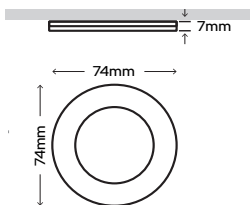

Sirius Super-Slim Sensor

Finish: Aluminium
Power Supply: 12Vdc
LED Colour: Natural White
Kelvins: 4000K-4500K
Wattage: 3W
CRI: Ra > 80
IP Rating: IP20
Beam Angle: 115°
Cable: 2m

Aluminium/Natural White
SY7786

£12.54