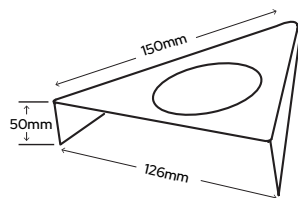

Vega Designer Tri

Finish: Brushed Nickel/Matt Black*
Power Supply: 12Vdc
LED Colour: Warm/Natural White*
Kelvins: 3000-3500K/4000-4500K*
Wattage: 2.3W
Total Lumens: WW 171lm/NW 185lm
CRI: WW Ra 84/NW Ra 89
IP Rating: IP20
Beam Angle: 120°
Cable: 2m

*Black option only available in natural white

Brushed Nickel/Warm White
SY7947WW

£10.72

Brushed Nickel/Natural White
SY7947

£10.72

Matt Black/Natural White
SY7947BL/NW
£11.40

Vega Tri

Finish: Brushed Nickel
Power Supply: 12Vdc
LED Colour: Warm/Natural White
Kelvins: 3000-3500K/4000-4500K
Wattage: 2.3W
Total Lumens: WW 171lm/NW 185lm
CRI: WW Ra 84/NW Ra 89
IP Rating: IP20
Beam Angle: 120°
Cable: 2m

Brushed Nickel/Warm White
SY7980WW

£14.49

Brushed Nickel/Natural White
SY7980NW

£14.49

Vega Recti

Finish: Brushed Nickel
Power Supply: 12Vdc
LED Colour: Warm/Natural White
Kelvins: 3000-3500K/4000-4500K
Wattage: 2.3W
Total Lumens: WW 171lm/NW 185lm
CRI: WW Ra 84/NW Ra 89
IP Rating: IP20
Beam Angle: 120°
Cable: 2m

Brushed Nickel/Warm White
SY6881WW

£14.52

Brushed Nickel/Natural White
SY6881NW

£14.52

Vega Rec/Sur

Finish: Brushed Nickel/Matt Black*
Power Supply: 12Vdc
LED Colour: Warm/Natural White
Kelvins: 3000-3500K/4000-4500K
Wattage: 2.3W
Total Lumens: WW 171lm/NW 185lm
CRI: WW Ra 84/NW Ra 89
IP Rating: IP20
Beam Angle: 120°
Cable: 2m

*Black option only available in natural white

Recessed

Brushed Nickel/Warm White
SY7945BN/WW

Brushed Nickel/Natural White
SY7945BN/NW

Matt Black/Natural White
SY7945BL/NW
All recessed £7.55

Surface

Brushed Nickel/Warm White
SY7946BN/WW

Brushed Nickel/Natural White
SY7946

Matt Black/Natural White
SY7946BL/NW
All surface £8.63

Spacer depth if surface mounted 16mm

LED Drivers

Please do not exceed wattage stated above

12Vdc 8W LED Driver (3 ports)