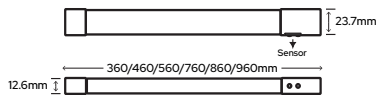

Nova Pro Lithium Rechargeable Battery

Finish: Silver
Lithium Battery: 5v
Battery Capacity: 1100mAh
Lighting Time: 1 Month (based on 5 mins usage per day without charge)
Re-Charge Time: 2.5 hours from no charge to full
Charging: Via USB Cable (included)
LED Colour: Natural White
Kelvins: 4000-4500K
PIR Sensor Max Distance: 4 Metres
Guarantee: 2 Years

Nova Pro 305mm

SY9040

£26.15

LED Driver not required