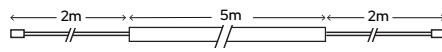

Clamp-on Distributor Cable	SY9044	£3.31
Direct Connector	SY9023	£1.32
30mm Corner Connector (Flexi)	SY9024	£3.02
Corner Connector (Fixed)	SY9025	£3.02
2m Extension Cable	SY7183	£1.31
5m Extension Cable	SY7183/5	£2.34