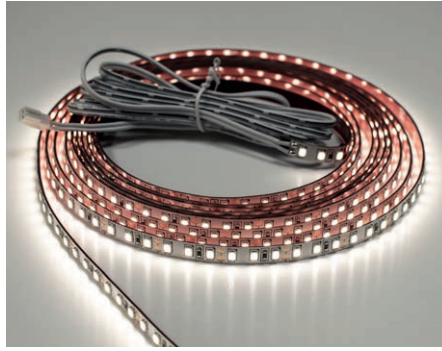

5m Reel Standard

4W Per Metre
120 LED's Per Metre

Power Supply: 12Vdc
LED Colour: Warm White/Natural White
Kelvins: 3000-3500K/4000K-4500K
Adhesive: 3M VHB
Cable Length: 2m on both ends
Wattage: 4W Per Metre
CRI: WW Ra 85/NW Ra 84
IP Rating: IP20
Cut Marks: Every 25mm
LED's Per Metre: 120

Standard 5m Reel

Warm White - SY8976WW
Natural White - SY8976NW
£42.31