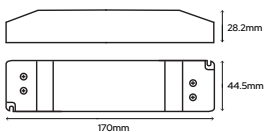

100W 12Vdc

Power Supply: 12Vdc
Wattage: 100W
Ports: 6 or Jack Plug
With mains cable (bare ends) or jack plug (jack plug model for use with smart controls)

100W 12Vdc LED Driver
Mains Cable (bare ends) SY7440A
£119.70
Jack Plug - SY7440A/JP
£119.70