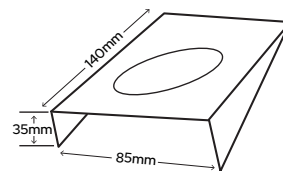

Spacer depth if surface mounted 16mm

LED Drivers

Please do not exceed wattage stated above

12Vdc 8W LED Driver (3 ports) SY9980B	£11.28
12Vdc 15W LED Driver (6 ports) SY9739A/MF	£19.97
12Vdc 20W LED Driver (6 ports) SY7350A/MF	£27.44

Controls & Accessories

Our wireless smart controls enable control by wireless wall plates, smart phones, or even voice control via Amazon Alexa!

Wireless Smart Controls (including dimming) Page 68 - 69	
Door Sensors, Switches and Dimmers Page 70 - 71	
Extension Cables	
2M - SY7183	£1.31
5M - SY7183/5	£2.34