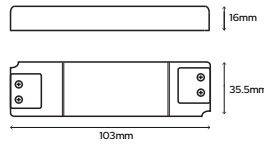

30W 12Vdc

Power Supply: 12Vdc
Wattage: 30W
Ports: 6
With infinity cable

30W 12Vdc LED Driver
SY7715
£31.50