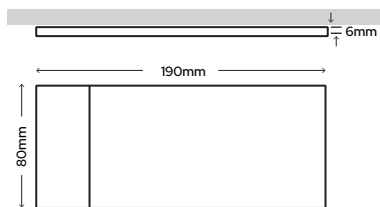

Vega Flat Panel

Finish: Brushed Nickel or Matt Black

Power Supply: 12Vdc

LED Colour: Warm/Natural White

Kelvins: 3000-3500K/4000K-4500K

Wattage: 3.5W

Total Lumens: WW 185lm/NW 198lm

CRI: WW Ra93/NW Ra96

IP Rating: IP20

Beam Angle: 120°

Cable: 1.5m

Brushed Nickel/Warm White

SY8949BN/WW

£14.49

Brushed Nickel/Natural White

SY8949BN/NW

£14.49

Matt Black/Warm White

SY8949BL/WW

£16.38

Matt Black/Natural White

SY8949BL/NW

£16.38