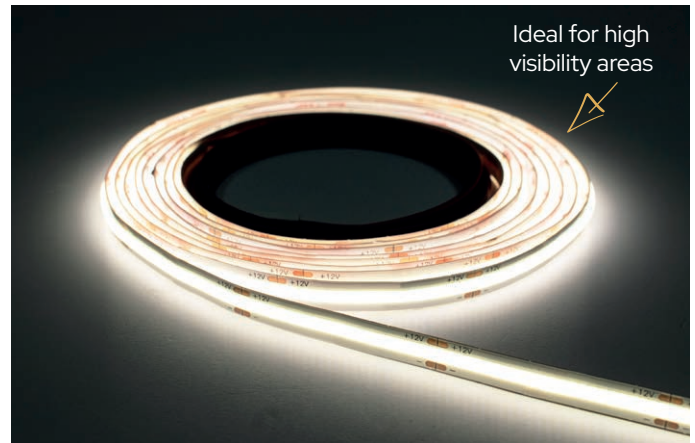

COB LED Strip 5m Reel - 9.6W/PM

Power Supply: 12Vdc
LED Colour: Warm White/Natural White
Kelvins: 3000-3500K/4000K-4500K
Adhesive: 3M VHB
Cable Length: 2m on both ends
Wattage: 9.6W Per Metre
CRI: Ra >90
IP Rating: IP20
Cut Marks: Every 25mm
LED's Per Metre: 320

LED Strip

COB 5m Reel 9.6W p/m
Warm White - SY9095WW
Natural White - SY9095NW
£57.30

Accessories - Cables and Connectors (for all strips listed above)

Clamp-on Distributor Cable	SY9044	£3.31
Direct Connector	SY9023	£1.32
30mm Corner Connector (Flexi)	SY9024	£3.02
Corner Connector (Fixed)	SY9025	£3.02
2m Extension Cable	SY7183	£1.31
5m Extension Cable	SY7183/5	£2.34