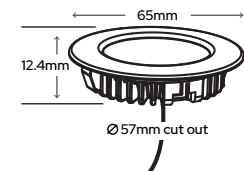

Spacer depth if surface mounted 16mm