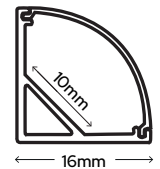

Curved Diffuser Angled

Angled Extrusion (including diffuser, end caps & mounting clips)

1 Metre Aluminium with Opal Diffuser - SY7389A

£10.32

2 Metre Aluminium with Opal Diffuser - SY7409A

£22.32

2 Metre Matt Black with Opal Diffuser - SY7409BL/C

£26.40

2 Metre Matt Black with Black Diffuser - SY7409BL/B

£26.40

2.5 Metre Aluminium with Opal Diffuser - SY7409A/2.5

£33.90