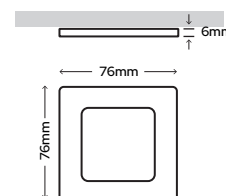

Solaris Pro

Finish: Aluminium or Matt Black
Power Supply: 12Vdc
LED Colour: Warm/Natural White
Kelvins: 3000-3500K/4000K-4500K
Wattage: 4.5W
Total Lumens: WW 245lm/NW 313lm
CRI: WW Ra 82/NW Ra 84
IP Rating: IP20
Beam Angle: 120°
Cable: 1.5m

Aluminium/Warm White
SY8850AL/WW
£18.90

Aluminium/Natural White
SY8850AL
£18.90

Matt Black/Warm White
SY8850BL/WW
£18.90

Matt Black/Natural White
SY8850BL
£18.90

Solaris Recti

Finish: Aluminium or Matt Black
Power Supply: 12Vdc
LED Colour: Natural White
Kelvins: 4000K-4500K
Wattage: 3.5W
Total Lumens: 156lm
CRI: Ra 87
IP Rating: IP20
Beam Angle: 120°
Cable: 1.5m

Aluminium/Natural white
SY8951
£20.95

Matt Black/Natural White
SY8951BL
£20.95

Solaris Square

Finish: Aluminium
Power Supply: 12Vdc
LED Colour: Natural White
Kelvins: 4000K-4500K
Wattage: 3.5W
Total Lumens: 157lm
CRI: Ra 86
IP Rating: IP20
Beam Angle: 120°
Cable: 1.5m

Aluminium/Natural White
SY8950
£20.02

LED Drivers

Please do not exceed wattage stated above

12Vdc 8W LED Driver (3 ports)	
SY9980B	£11.28
12Vdc 15W LED Driver (6 ports)	
SY9739A/MF	£19.97
12Vdc 20W LED Driver (6 ports)	
SY7350A/MF	£27.44
12Vdc 30W LED Driver (6 ports)	
SY7715	£31.50

Prices listed are R.R.P including VAT

Controls & Accessories

Our wireless smart controls enable control by wireless wall plates, smart phones, or even voice control via Amazon Alexa!

Wireless Smart Controls (including dimming)	
Page 68 - 69	
Door Sensors, Switches and Dimmers	
Page 70 - 71	
Extension Cables	
2M - SY7183	£1.31
5M - SY7183/5	£2.34