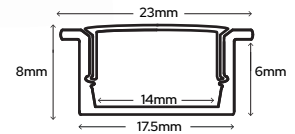

Aluminium Extrusion

For LED Strip - Recessed & Angled

Deep Recessed

Deep Recessed Extrusion (including opal diffuser & end caps)

1 Metre Aluminium - SY7795/1

£12.72

2 Metre Aluminium - SY7795/2

£24.24