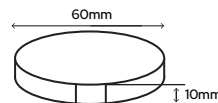

Wireless Qi Charger

Finish: Black
Standard: Qi V1.2 Compliant
Wireless Charging Distance: <4mm
Input Voltage: DC 5 - 12V
Input Current: 2.0A
Rated Output: 2.0A
Power Loading Max: 15W Max
Wireless Charging Efficiency: >75%
Operating Temperature: 0 - 40 °C
Self-Power Consumption: 0.5W
Cut Out Size: 60mm

Wireless Hidden Qi Charger

SY7962/2A

£30.18