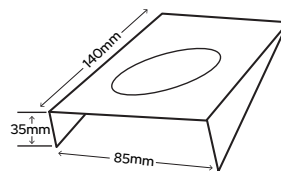

Vega Designer Tri

Finish: Brushed Nickel/Matt Black*
Power Supply: 12Vdc
LED Colour: Warm/Natural White*
Kelvins: 3000-3500K/4000-4500K*
Wattage: 2.3W
Total Lumens: WW 171lm/NW 185lm
CRI: WW Ra 84/NW Ra 89
IP Rating: IP20
Beam Angle: 120°
Cable: 2m

*Black option only available in natural white

Brushed Nickel/Warm White
SY7947WW

£10.72

Brushed Nickel/Natural White
SY7947

£10.72

Matt Black/Natural White
SY7947BL/NW
£11.40

Vega Tri

Finish: Brushed Nickel
Power Supply: 12Vdc
LED Colour: Warm/Natural White
Kelvins: 3000-3500K/4000-4500K
Wattage: 2.3W
Total Lumens: WW 171lm/NW 185lm
CRI: WW Ra 84/NW Ra 89
IP Rating: IP20
Beam Angle: 120°
Cable: 2m

Brushed Nickel/Warm White
SY7980WW

£14.49

Brushed Nickel/Natural White
SY7980NW

£14.49

Vega Recti

Finish: Brushed Nickel
Power Supply: 12Vdc
LED Colour: Warm/Natural White
Kelvins: 3000-3500K/4000-4500K
Wattage: 2.3W
Total Lumens: WW 171lm/NW 185lm
CRI: WW Ra 84/NW Ra 89
IP Rating: IP20
Beam Angle: 120°
Cable: 2m

Brushed Nickel/Warm White
SY6881WW

£14.52

Brushed Nickel/Natural White
SY6881NW

£14.52

Vega Rec/Sur

Finish: Brushed Nickel/Matt Black*
Power Supply: 12Vdc
LED Colour: Warm/Natural White
Kelvins: 3000-3500K/4000-4500K
Wattage: 2.3W
Total Lumens: WW 171lm/NW 185lm
CRI: WW Ra 84/NW Ra 89
IP Rating: IP20
Beam Angle: 120°
Cable: 2m

*Black option only available in natural white

Recessed

Brushed Nickel/Warm White
SY7945BN/WW

Brushed Nickel/Natural White
SY7945BN/NW

Matt Black/Natural White
SY7945BL/NW
All recessed £7.55

Surface

Brushed Nickel/Warm White
SY7946BN/WW

Brushed Nickel/Natural White
SY7946

Matt Black/Natural White
SY7946BL/NW
All surface £8.63

Spacer depth if surface mounted 16mm

LED Drivers

Please do not exceed wattage stated above

12Vdc 8W LED Driver (3 ports)