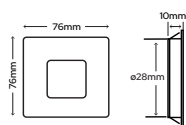

Vega Square

Finish: Brushed Nickel
Power Supply: 12Vdc
LED Colour: Warm/Natural White
Kelvins: 3000-3500K/4000-4500K
Wattage: 1.2W per light
Total Lumens: WW 54lm/NW 67lm
CRI: WW Ra 80/NW Ra 85
IP Rating: IP20
Cable: 2m

4 Light Kit Warm White
SY8974BN/WW
£35.22

4 Light Kit Natural White
SY8974BN/NW
£35.22

Vega Round

Finish: Brushed Nickel
Power Supply: 12Vdc
LED Colour: Warm/Natural White
Kelvins: 3000-3500K/4000-4500K
Wattage: 1.2W per light
Total Lumens: WW 45lm/NW 51lm
CRI: WW Ra 81/NW Ra 85
IP Rating: IP20
Cable: 1.5m

4 Light Kit Warm White
SY8975BN/WW
£35.22

4 Light Kit Natural White
SY8975BN/NW
£35.22

Sirius Eyelid

Finish: Brushed Nickel
Power Supply: 12Vdc
LED Colour: Natural White
Kelvins: 4000-4500K
Wattage: 1W per light
Total Lumens: 25lm
CRI: Ra 84
IP Rating: IP44
Cable: 2m

4 Light Kit Natural White
SY7295BN
£82.53

Verve 15mm

Finish: Stainless Steel/Matt Black*
Power Supply: 12Vdc
LED Colour: Warm/Cool White
Kelvins: 3000-3500K/6000-6500K
Wattage: 0.2W per light
IP Rating: IP67
Cable: 1.5m
*matt black cover purchased separate

10 Light Kit
Warm White SY9928WW/A
Cool White SY9928/A
£69.24

4 Light Kit
Warm White SY9936WW
Cool White SY9936WH
£41.52

Individual Light
Warm White SY9937WW
Cool White SY9937WH
£6.87

Black Cover
SY9939BK
£3.78

LED Drivers

All kits above include LED Driver.

Controls & Accessories

Our wireless smart controls enable control by wireless wall plates, smart phones, or even voice control via Amazon Alexa!

Wireless Smart Controls (including dimming)

Page 68 - 69

Door Sensors, Switches and Dimmers

Page 70 - 71

Extension Cables

2M - SY7183

£1.31

5M - SY7183/5

£2.34