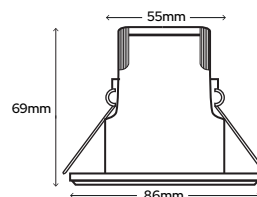

LED Downlight

Warm White - SY9057WW

Natural White - SY9057NW

£15.11

Chrome Bezel

SY9051CC

£2.51

Brushed Nickel Bezel

SY9051BN

£2.51

Matt Black Bezel

SY9051BK

£1.25

Gold Bezel

SY9051G

£2.51

Copper Bezel

SY9051CO

£2.51