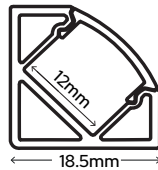

45° Diffuser Angled

Angled Extrusion with 45° Diffuser (including opal diffuser, end caps & mounting clips)

1 Metre - SY7843A/1

£17.70

2 Metre - SY7843A/2

£31.50

2.5 Metre - SY7843A/2.5

£33.90