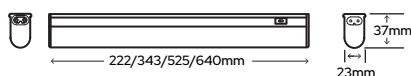

640mm 10W Tricolour LED Link Light

SY7693TRICOLOUR

£24.91