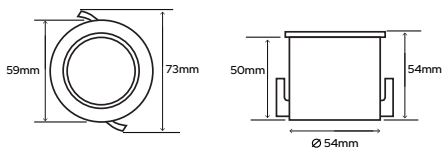

Black & Wing

SY9731BL

£434.78

Silver & Wing

SY9731SI

£434.78

EVOLine One with USB also available with cover, please ask our sales team for details.

EVoline BackFlip