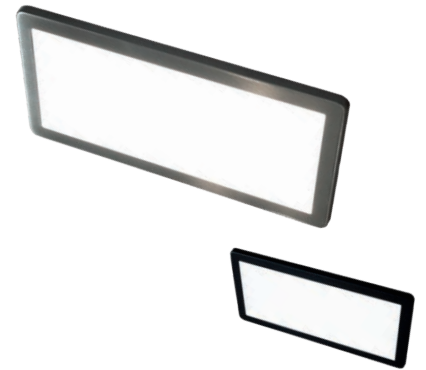

Vega Max

Finish: Brushed Nickel or Matt Black

Power Supply: 12Vdc

LED Colour: Warm/Natural White

Kelvins: 3000-3500K/4000K-4500K

Wattage: 5W

Total Lumens: WW 499lm/NW 450lm

CRI: Ra>80

IP Rating: IP20

Beam Angle: 120°

Cable: 1.5m

Brushed Nickel/Warm White

SY8887WW

£21.72

Brushed Nickel/Natural White

SY8887NW

£21.72

Matt Black/Warm White

SY8887BL/WW

£23.74

Matt Black/Natural White

SY8887BL/NW

£23.74