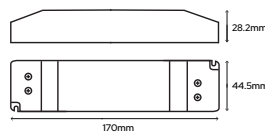

30W/50W 12Vdc Dimmable

Triac Leading or Trailing Edge
Power Supply: 12Vdc
Wattage: 30W or 50W
Ports: 6
With infinity cable

12Vdc Dimmable LED Driver
30W - SY7443A/MF
£36.48
50W - SY7445B/50W
£62.94