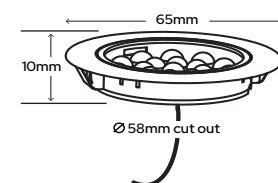

Cucina Lite Touch

Finish: Brushed Nickel
Power Supply: 12Vdc
LED Colour: Warm/Natural White
Kelvins: 3000K-3500K/4000K-4500K
Wattage: 1.8W
Total Lumens: WW 104lm/NW 113lm
CRI: WW Ra 81/NW Ra 83
IP Rating: IP44
Beam Angle: 55°
Cable: 2m
Resistance: 80 Ohms
Current: 0.15 Amps

Brushed Nickel/Warm White
SY7815BN/WW
£14.99

Brushed Nickel/Natural White
SY7815BN/NW
£14.99