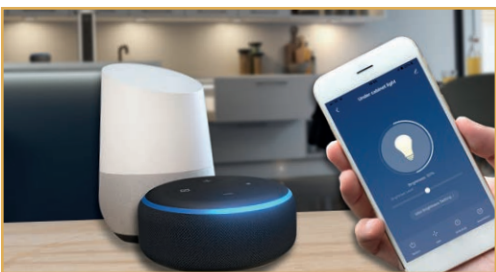

White, Tunable or RGB

Choose from warm or natural white, tunable white or RGB colour changing