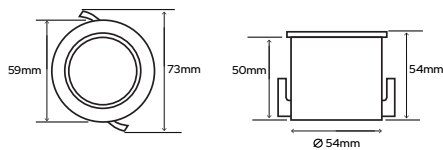

Black & Wing

SY9731BL

£434.78

Silver & Wing

SY9731SI

£434.78

EVOLine One with USB also available with cover, please ask our sales team for details.

EVoline BackFlip