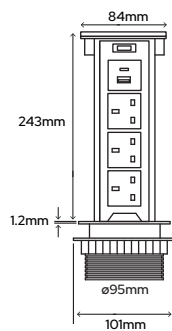

EVoline®

We are an approved
EVoline supplier....