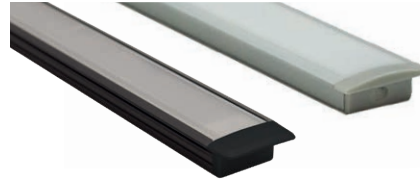

Aluminium Extrusion

For LED Strip - Recessed & Angled

Deep Recessed

Deep Recessed Extrusion (including opal diffuser & end caps)

1 Metre Aluminium - SY7795/1

£12.72

2 Metre Aluminium - SY7795/2

£24.24