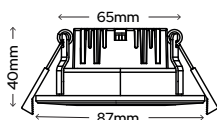

NEW!

Riga Flex - Switchable & Multi Wattage

Finish: White (Chrome, Brushed Nickel, Matt Black, Gold or Copper bezel available to purchase separate)

Power Supply: 240V

LED Colour: Switchable (Very Warm, Warm, Natural or Cool White)

Kelvins: Switchable (2700K, 3000K, 4000K or 6000K)

Wattage: Switchable - 4W, 6W, 8W

Total Lumens: 4W >400lm, 6W >600lm, 8W >800lm

CRI: Ra >80

IP Rating: IP65

Beam Angle: 60°

Cut Out Size: 70mm

LED Downlight White

SY9067WH

£20.40

Chrome Bezel

SY9068CC

£3.00

Brushed Nickel Bezel

SY9068BN

£3.00

Matt Black Bezel

SY9068BK

£3.00

Gold Bezel

SY9068G

£3.00

Copper Bezel

SY9068CO

£3.00

Riga Uno

Finish: White (Chrome, Brushed Nickel, Matt Black, Gold or Copper bezel available to purchase separate)

Power Supply: 240V

LED Colour: Warm White/Natural White

Kelvins: 3000-3500K/4000K-4500K

Wattage: 6W

Total Lumens: 600lm

CRI: Ra >80

IP Rating: IP65

Beam Angle: 40°

Cut Out Size: 68mm - 70mm

LED Downlight

Warm White - SY9057WW

Natural White - SY9057NW

£15.11

Chrome Bezel

SY9051CC

£2.51

Brushed Nickel Bezel

SY9051BN

£2.51

Matt Black Bezel

SY9051BK

£1.25

Gold Bezel

SY9051G

£2.51

Copper Bezel

SY9051CO

£2.51

Controls & Accessories

Our wireless smart controls enable control by wireless wall plates, smart phones, or even voice control via Amazon Alexa!

Wireless Smart Controls (including dimming)

Page 68 - 69

Prices listed are R.R.P including VAT

T: +44 (0) 113 286 6686 www.sycamoreLED.com