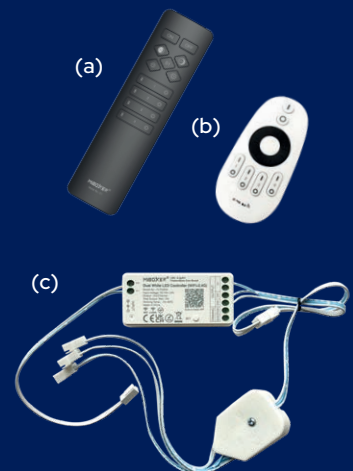

Controls & Accessories

Each kit contains specified number of lights, 1 x 15W LED Driver & 1 x receiver with 3-way distribution cable. Remote control required (purchased separate).

- (a) Tunable White Remote Control - Black
- (b) Tunable White Remote Control - White
- (c) Additional Tunable Receiver
- 3 Way Distribution Cable
- 2m Extension Cable (from 3 Way Distribution Cable to Lights)
- 2m Extension Cable
- 5m Extension Cable

SY9565A	£16.80
SY9565	£16.80
SY7699B	£53.32
SY7893A	£6.20
SY8018	£5.67
SY7183	£1.31
SY7183/5	£2.34