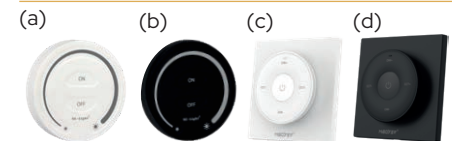

Wall Panels

These panels can control 1 zone of lighting. They can be used to turn lights on and off, or dim to suit. Multiple receivers can be paired to one controller.

These panels require no wiring, and include an adhesive back to stick the to the wall.

The round switch in model (c) & (d) can be removed and used as a hand-held remote, simply detach from the magnetic base.

Round Wall Panels (Single Zone)
(a) White - SY8817W
£20.16
(b) Black - SY8817B
£20.16
Detachable Round Wall Panels (Single Zone)
(c) White - SY8818W
£25.20
(d) Black - SY8818B
£25.20