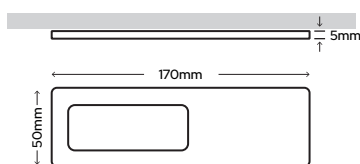

Solaris Recti

Finish: Aluminium or Matt Black
Power Supply: 12Vdc
LED Colour: Natural White
Kelvins: 4000K-4500K
Wattage: 3.5W
Total Lumens: 156lm
CRI: Ra 87
IP Rating: IP20
Beam Angle: 120°
Cable: 1.5m

Aluminium/Natural white
SY8951
£20.95

Matt Black/Natural White
SY8951BL
£20.95