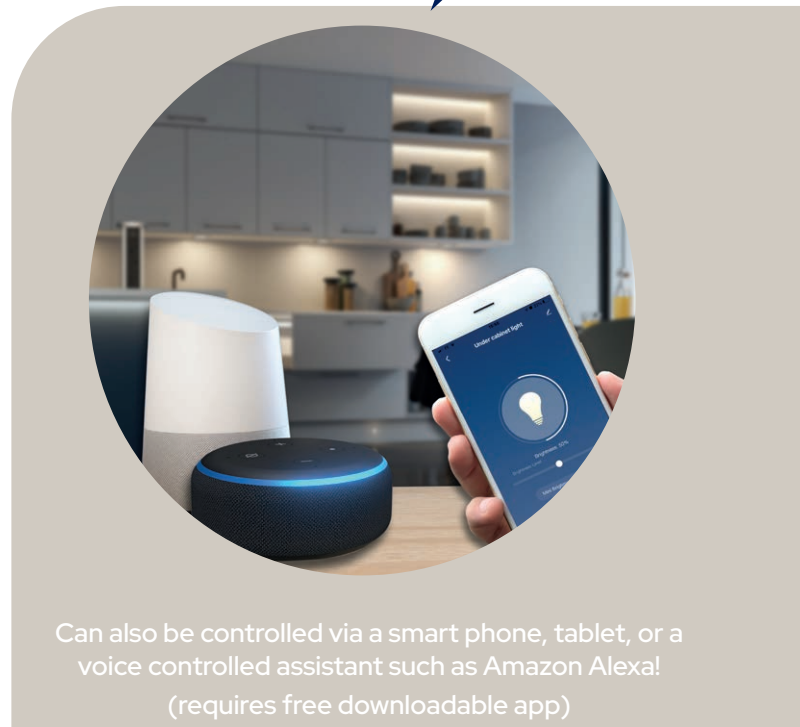

Alexa! Change LED strip to Blue!

LED Reel

RGB COB 5m Reel
 SY2451A
 £156.58

Accessories - Remotes and Receivers

RGB Receiver
 SY7538B
 £55.69

Remote Control - 4 Zone
 SY8763
 £30.00

Wall Plate Control - 4 Zone
 SY8810/RGBW
 £44.10

Rainbow Remote (Black, Grey or White) - 1 Zone
 SY8819B, G or W
 £28.36

Can also be controlled via a smart phone, tablet, or a voice controlled assistant such as Amazon Alexa!
 (requires free downloadable app)