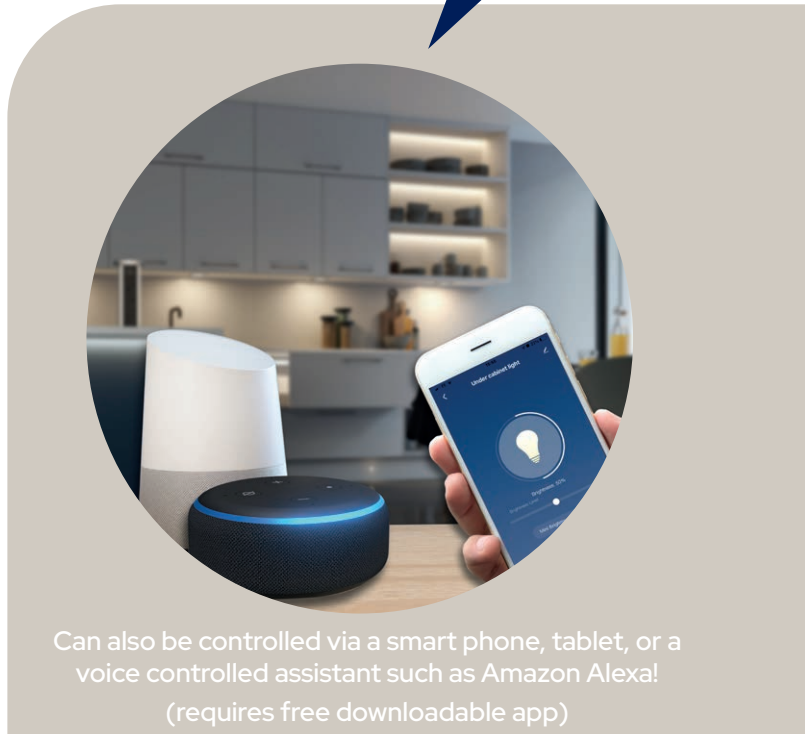

£53.32

Remote Control - 4 Zone

Black - SY9565A

White - SY9565

£16.80

Wall Plate Control - 4 Zone

SY8810/TUNABLE

£39.52

Tunable Round Remote (Black, Grey or White) - 1 Zone

SY8813B, G or W

£27.72

Can also be controlled via a smart phone, tablet, or a voice controlled assistant such as Amazon Alexa!
 (requires free downloadable app)