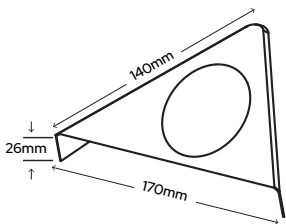

Spacer depth if surface mounted 16mm

LED Drivers

Please do not exceed wattage stated above

12Vdc 8W LED Driver (3 ports) SY9980B	£11.28
12Vdc 15W LED Driver (6 ports) SY9739A/MF	£19.97
12Vdc 20W LED Driver (6 ports) SY7350A/MF	£27.44

Controls & Accessories

Our wireless smart controls enable control by wireless wall plates, smart phones, or even voice control via Amazon Alexa!

Wireless Smart Controls (including dimming) Page 68 - 69	
Door Sensors, Switches and Dimmers Page 70 - 71	
Extension Cables	
2M - SY7183	£1.31
5M - SY7183/5	£2.34