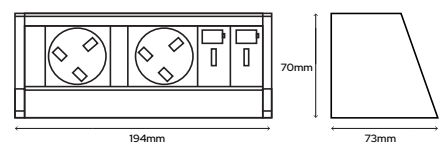

Black & Wing

SY9731BL

£434.78

Silver & Wing

SY9731SI

£434.78

EVOLine One with USB also available with cover, please ask our sales team for details.

EVoline BackFlip