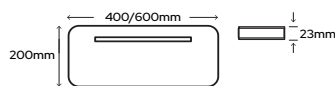

600mm Shelf

SY8940

£150.25

Sirius Clip on LED 450mm

Power Supply: 12Vdc

LED Colour: Natural White

Kelvins: 4000K - 4500K

Wattage: 2.5W

IP Rating: IP20

Cable: 1.5m

Requires LED Driver.

Suitable for 4mm thick glass.