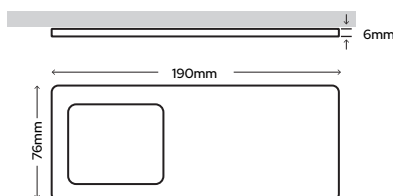

Solaris Square

Finish: Aluminium
Power Supply: 12Vdc
LED Colour: Natural White
Kelvins: 4000K-4500K
Wattage: 3.5W
Total Lumens: 157lm
CRI: Ra 86
IP Rating: IP20
Beam Angle: 120°
Cable: 1.5m

Aluminium/Natural White
SY8950
£20.02