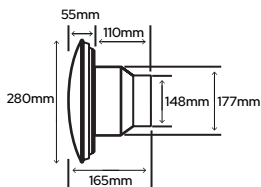

iCON 60 (surface)

SY7760/C/ANTH	Anthracite	£70.56
SY7760/C/NB	Navy Blue	£70.56
SY7760/C/SAND	Sandstone	£70.56
SY7760/C/SIL	Silver	£70.56
SY7760/C/TQ	Turquoise	£70.56
SY7760/C/UG	Ultimate Grey	£70.56

SY7660