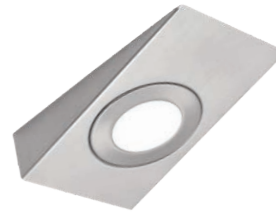

Sirius Tunable Designer Recti

Finish: Brushed Nickel
Power Supply: 12Vdc
LED Colour: Tunable White
Kelvins: 3000K-6000K
Wattage: 2.6W
Total Lumens: 158lm
CRI: Ra 89
IP Rating: IP44
Beam Angle: 120°
Cable: 2m

2 Light Kit
SY7943BTW/2
£90.66

3 Light Kit
SY7943BTW/3
£112.08

Individual Light
SY7942TW
£16.46