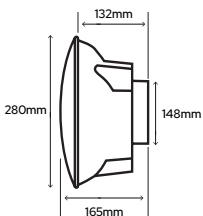

iCON 60 (surface)

SY7760/C/ANTH	Anthracite	£70.56
SY7760/C/NB	Navy Blue	£70.56
SY7760/C/SAND	Sandstone	£70.56
SY7760/C/SIL	Silver	£70.56
SY7760/C/TQ	Turquoise	£70.56
SY7760/C/UG	Ultimate Grey	£70.56

SY7660