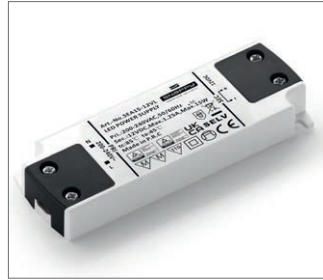

15W 12Vdc

Power Supply: 12Vdc
Wattage: 15W
Ports: 6
With infinity cable

15W 12Vdc LED Driver
SY9739A/MF
£19.97