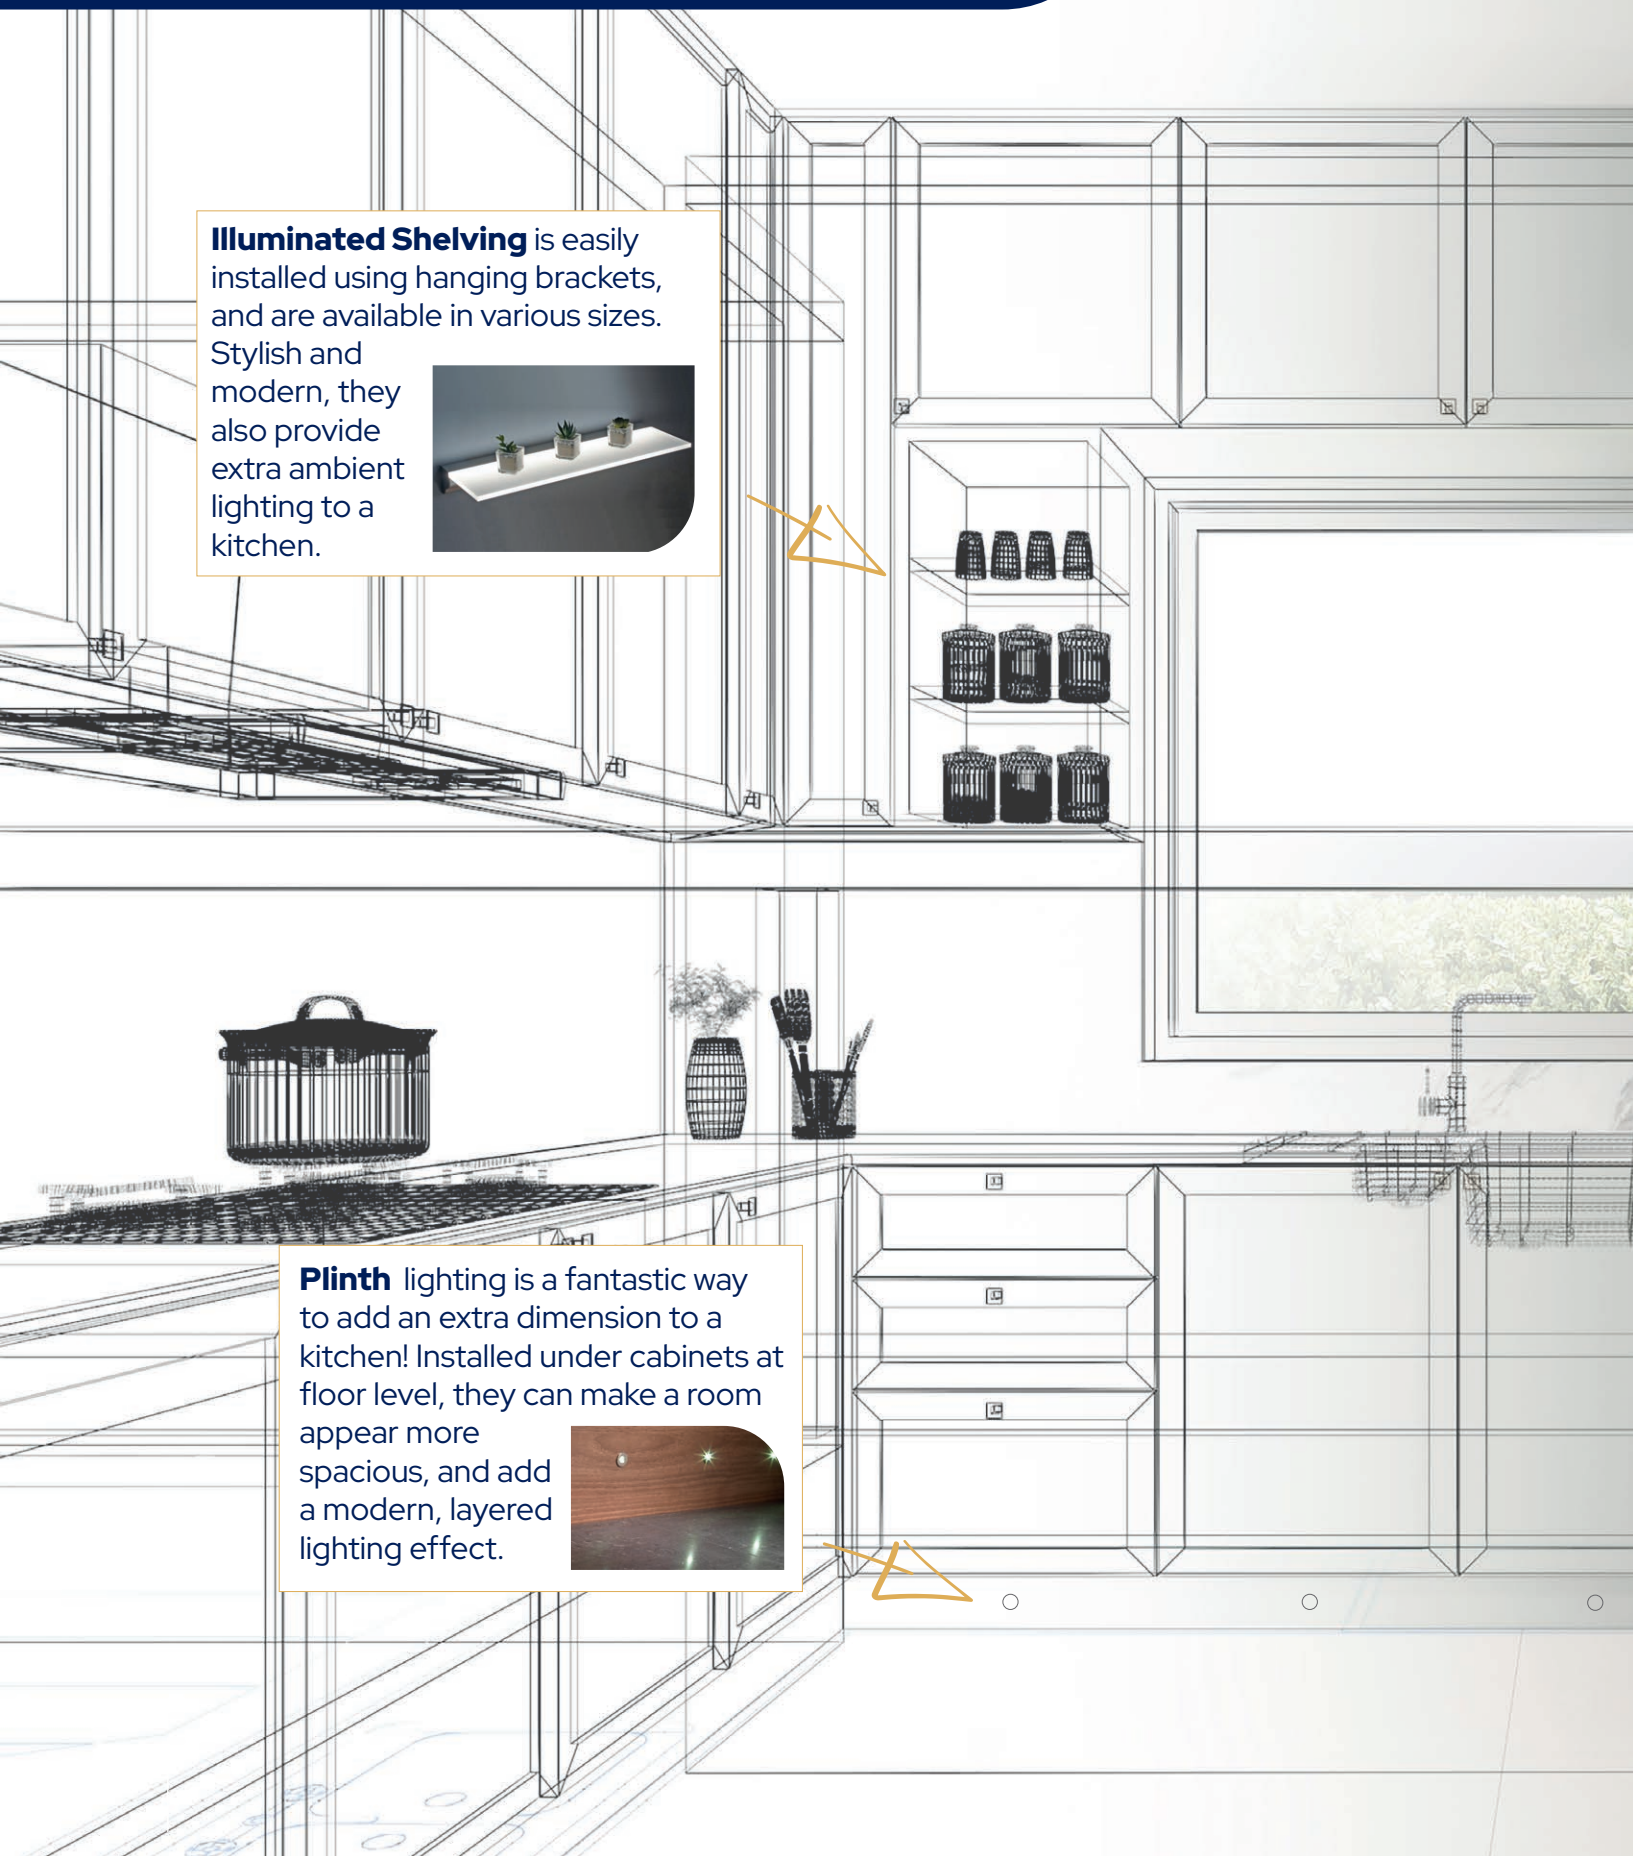

Style Guide

Plinth, Drawer & Shelf Lighting

Illuminated Shelving is easily installed using hanging brackets, and are available in various sizes. Stylish and modern, they also provide extra ambient lighting to a kitchen.

Plinth lighting is a fantastic way to add an extra dimension to a kitchen! Installed under cabinets at floor level, they can make a room appear more spacious, and add a modern, layered lighting effect.