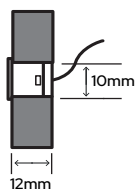

SY8814A
 Single Door
£22.78

SY8814A/DD
 Double Door
£26.16

SY2449/1
 Single Door Kit
£38.05

SY2449/2
 Double Door Kit
£55.08

SY2449/3
 Triple Door Kit
£72.20

SY2449/4
 Quad Door Kit
£89.32

SY7917B/DIST
 Touch Dimmer
£15.12