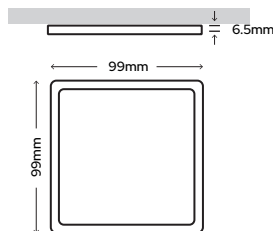

Vega Max

Finish: Brushed Nickel or Matt Black

Power Supply: 12Vdc

LED Colour: Warm/Natural White

Kelvins: 3000-3500K/4000K-4500K

Wattage: 5W

Total Lumens: WW 499lm/NW 450lm

CRI: Ra>80

IP Rating: IP20

Beam Angle: 120°

Cable: 1.5m

Brushed Nickel/Warm White

SY8887WW

£21.72

Brushed Nickel/Natural White

SY8887NW

£21.72

Matt Black/Warm White

SY8887BL/WW

£23.74

Matt Black/Natural White

SY8887BL/NW

£23.74