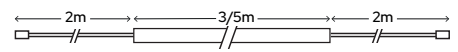

Clamp-on Distributor Cable	SY9044	£3.31
Direct Connector	SY9023	£1.32
30mm Corner Connector (Flexi)	SY9024	£3.02
Corner Connector (Fixed)	SY9025	£3.02
2m Extension Cable	SY7183	£1.31
5m Extension Cable	SY7183/5	£2.34