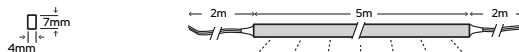

LED Strip

IP67 ARC 5m Reel - Standard

Warm White - SY9026WW
 Natural White - SY9026NW
£92.82

IP67 ARC 5m Reel - Black

Warm White - SY9078WW
£92.82

* Black ARC only available in Warm White

Accessories

2m Extension Cable	SY7183	£1.31
5m Extension Cable	SY7183/5	£2.34