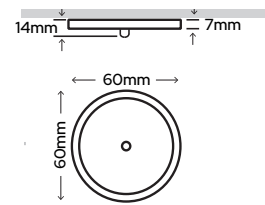

Sirius Super-Slim Sensor

Finish: Aluminium
Power Supply: 12Vdc
LED Colour: Natural White
Kelvins: 4000K-4500K
Wattage: 3W
CRI: Ra > 80
IP Rating: IP20
Beam Angle: 115°
Cable: 2m

Aluminium/Natural White
SY7786

£12.54