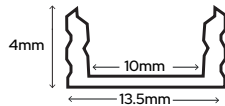

Aluminium Extrusion

For LED Strip - Surface

Shallow Surface Mounted

Shallow Surface Mounted

1 Metre Aluminium - SY9573/1

£6.30

1 Metre Diffuser Cover - SY9573DIFF/1M

£1.76

2 Metre Aluminium - SY9573/2

£10.14