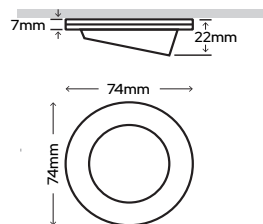

Sirius Super-Slim Sensor

Finish: Aluminium
Power Supply: 12Vdc
LED Colour: Natural White
Kelvins: 4000K-4500K
Wattage: 3W
CRI: Ra > 80
IP Rating: IP20
Beam Angle: 115°
Cable: 2m

Aluminium/Natural White
SY7786

£12.54