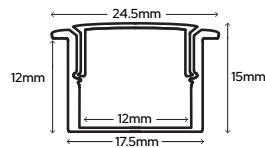

Aluminium Extrusion

For LED Strip - Recessed & Angled

Deep Recessed

Deep Recessed Extrusion (including opal diffuser & end caps)

1 Metre Aluminium - SY7795/1

£12.72

2 Metre Aluminium - SY7795/2

£24.24