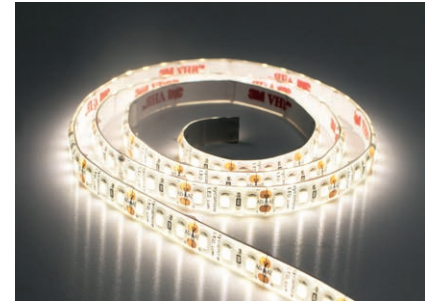

LED Strip Economy

4W Per Metre
60 LED's Per Metre

Power Supply: 12Vdc
LED Colour: Warm White/Natural White
Kelvins: 3000-3500K/4000K-4500K
Adhesive: 3M VHB
Cable Length: 1.5m on one end
Wattage: 4W Per Metre
CRI: Ra 85
IP Rating: IP65
Cut Marks: Every 50mm
LED's Per Metre: 60

Economy 1m

Warm/Natural White - SY8983WW/NW
£12.48

Economy 2m

Warm/Natural White - SY8984WW/NW
£21.58

Economy 3m

Warm/Natural White - SY8985WW/NW
£33.34

LED Strip Standard

9.2W Per Metre
120 LED's Per Metre

Power Supply: 12Vdc
LED Colour: Warm White/Natural White/Cool White*
Kelvins: 3000-3500K/4000K-4500K/6000-6500K
Adhesive: 3M
Cable Length: Purchased Separate
Wattage: 9.2W Per Metre
CRI: Ra >80
IP Rating: IP65
Cut Marks: Every 25mm
LED's Per Metre: 120

* 500mm not available cool white

Standard 500mm

Warm/Natural White - SY8027WW/NW
£8.56

Standard 1m

Warm/Natural/Cool White - SY8023WW/NW/CW
£13.48

Standard 2m

Warm/Natural/Cool White - SY8024WW/NW/CW
£23.81

Standard 3m

Warm/Natural/Cool White - SY8025WW/NW/CW
£39.06

Accessories - Cables

2m Distributor Cable	SY7758A	£3.28
Bridge Cable 1000mm	SY7956	£7.25
Bridge Cable 5000mm	SY7957	£7.88
Y Splitter	SY7959	£8.63

LED Strip Superior

9.6W Per Metre
120 LED's Per Metre

Power Supply: 12Vdc
LED Colour: Warm White/Natural White
Kelvins: 3000-3500K/4000K-4500K
Adhesive: 3M VHB
Cable Length: 1.5m on one end
Wattage: 9.6W Per Metre
CRI: WW Ra 85/NW Ra 86
IP Rating: IP65
Cut Marks: Every 25mm
LED's Per Metre: 120

Superior 1m

Warm/Natural White - SY8986WW/NW
£17.71

Superior 2m

Warm/Natural White - SY8987WW/NW
£30.12

Superior 3m

Warm/Natural White - SY8988WW/NW
£42.12

LED Drivers

Please do not exceed wattage stated above