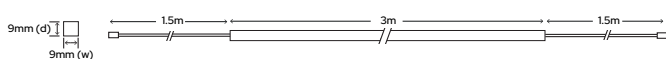

ARC LED Strip 5m Reel

Power Supply: 12Vdc
LED Colour: Warm/Natural White*
Kelvins: 3000-3500K/4000K - 4500K*
Adhesive: 3M VHB
Cable Length: 2m at both ends
Wattage: 1.5W per metre/Black 3W per metre
CRI: Ra >90
IP Rating: IP67
Cut Marks: Every 25mm
LED's Per Metre: 60

LED Strip

IP67 ARC 5m Reel - Standard

Warm White - SY9026WW
Natural White - SY9026NW
£92.82

IP67 ARC 5m Reel - Black

Warm White - SY9078WW
£92.82

* Black ARC only available in Warm White