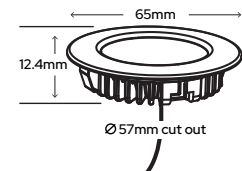

Spacer depth if surface mounted 16mm

LED Drivers

Please do not exceed wattage stated above

12Vdc 8W LED Driver (3 ports) SY9980B	£11.28
12Vdc 15W LED Driver (6 ports) SY9739A/MF	£19.97
12Vdc 20W LED Driver (6 ports) SY7350A/MF	£27.44

Controls & Accessories

Our wireless smart controls enable control by wireless wall plates, smart phones, or even voice control via Amazon Alexa!

Wireless Smart Controls (including dimming) Page 68 - 69	
Door Sensors, Switches and Dimmers Page 70 - 71	
Extension Cables	
2M - SY7183	£1.31
5M - SY7183/5	£2.34