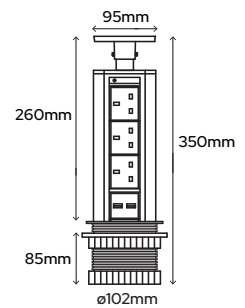

EVoline®

We are an approved
EVoline supplier....