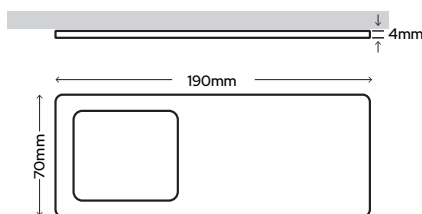

Cucina Lite Solaris Recti

Finish: Aluminium or Matt Black
Power Supply: 12Vdc
LED Colour: Natural White
Kelvins: 4000K-4500K
Wattage: 5W
Total Lumens: 481lm
CRI: Ra 85
IP Rating: IP20
Beam Angle: 120°
Cable: 1.5m

Aluminium/Natural White
SY7923
£20.95

Matt Black/Natural White
SY7923BL
£20.95

Cucina Lite Solaris Square

Finish: Aluminium
Power Supply: 12Vdc
LED Colour: Natural White
Kelvins: 4000K-4500K
Wattage: 5W
Total Lumens: 487lm
CRI: Ra 85
IP Rating: IP20
Beam Angle: 120°
Cable: 1.5m

Aluminium/Natural White
SY7922
£20.02

Cucina Lite Touch

Finish: Brushed Nickel
Power Supply: 12Vdc
LED Colour: Warm/Natural White
Kelvins: 3000K-3500K/4000K-4500K
Wattage: 1.8W
Total Lumens: WW 104lm/NW 113lm
CRI: WW Ra 81/NW Ra 83
IP Rating: IP44
Beam Angle: 55°
Cable: 2m
Resistance: 80 Ohms
Current: 0.15 Amps

Brushed Nickel/Warm White
SY7815BN/WW
£14.99

Brushed Nickel/Natural White
SY7815BN/NW
£14.99

LED Drivers

Please do not exceed wattage stated above

12Vdc 8W LED Driver (3 ports)	
SY9980B	£11.28
12Vdc 15W LED Driver (6 ports)	
SY9739A/MF	£19.97
12Vdc 20W LED Driver (6 ports)	
SY7350A/MF	£27.44
12Vdc 30W LED Driver (6 ports)	
SY7715	£31.50

Prices listed are R.R.P including VAT

Controls & Accessories

Our wireless smart controls enable control by wireless wall plates, smart phones, or even voice control via Amazon Alexa!

Wireless Smart Controls (including dimming)*	
Page 68 - 69	
Door Sensors, Switches and Dimmers*	
Page 70 - 71	
Extension Cables	
2M - SY7183	£1.31
5M - SY7183/5	£2.34
*not compatible with Cucina Lite Touch