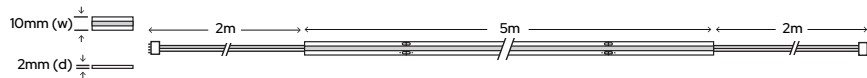

Adjust brightness & saturation

Fully Dimmable!

Need some help?

Contact our technical team on
0113 2866686 or email
tech@sycamoreled.com

RGB COB

Colour Changing LED Strip

Power Supply: 12Vdc
LED Colour: RGB Colour Changing
Adhesive: 3M VHB
Cable Length: 2m on both ends
Wattage: 10W Per Metre
IP Rating: IP20
Cut Marks: Every 24mm
LED's Per Metre: 756