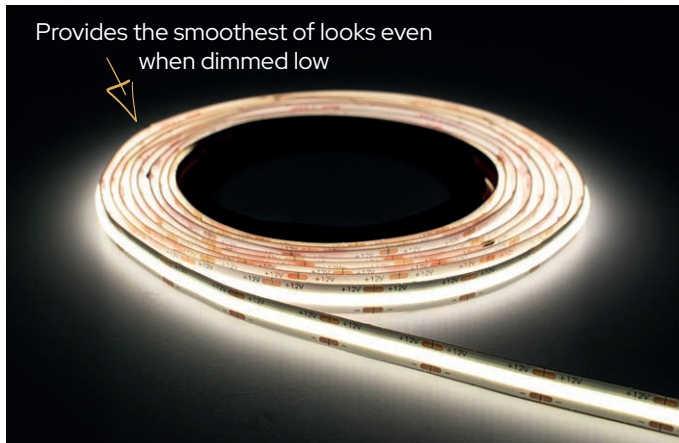

COB LED Strip 5m Reel - 4W/PM

Power Supply: 12Vdc
LED Colour: Warm White/Natural White
Kelvins: 3000-3500K/4000K-4500K
Adhesive: 3M VHB
Cable Length: 2m on both ends
Wattage: 4W Per Metre
CRI: Ra >90
IP Rating: IP20
Cut Marks: Every 25mm
LED's Per Metre: 480

LED Strip

COB 5m Reel 4W p/m
Warm White - SY9001WW
Natural White - SY9001NW
£73.06