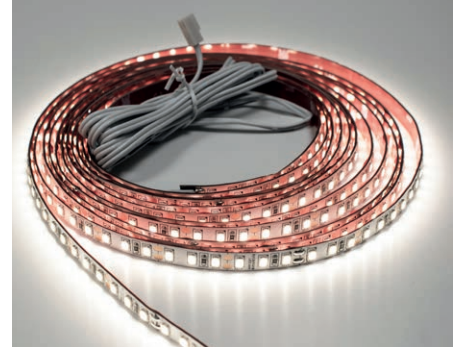

5m Reel Economy

4W Per Metre
60 LED's Per Metre

Power Supply: 12Vdc
LED Colour: Warm White/Natural White
Kelvins: 3000-3500K/4000K-4500K
Adhesive: 3M VHB
Cable Length: 2m on both ends
Wattage: 4W Per Metre
CRI: WW Ra 80/NW Ra 83
IP Rating: IP20
Cut Marks: Every 50mm
LED's Per Metre: 60

Economy 5m Reel

Warm White - SY8982WW
Natural White - SY8982NW
£30.85

5m Reel Standard

4W Per Metre
120 LED's Per Metre

Power Supply: 12Vdc
LED Colour: Warm White/Natural White
Kelvins: 3000-3500K/4000K-4500K
Adhesive: 3M VHB
Cable Length: 2m on both ends
Wattage: 4W Per Metre
CRI: WW Ra 85/NW Ra 84
IP Rating: IP20
Cut Marks: Every 25mm
LED's Per Metre: 120

Standard 5m Reel

Warm White - SY8976WW
Natural White - SY8976NW
£42.31

5m Reel Superior

9.6W Per Metre
120 LED's Per Metre

Power Supply: 12Vdc
LED Colour: Warm White/Natural White
Kelvins: 3000-3500K/4000K-4500K
Adhesive: 3M VHB
Cable Length: 2m on both ends
Wattage: 9.6W Per Metre
CRI: WW Ra 82/NW Ra 83
IP Rating: IP20
Cut Marks: Every 25mm
LED's Per Metre: 120

Superior 3m Reel

Warm White - SY8888WW
Natural White - SY8888NW
£35.63

Superior 5m Reel

Warm White - SY8981WW
Natural White - SY8981NW
£46.58

Accessories - Cables and Connectors (for all strips listed above)

Clamp-on Distributor Cable	SY9044	£3.31
Direct Connector	SY9023	£1.32
30mm Corner Connector (Flexi)	SY9024	£3.02
Corner Connector (Fixed)	SY9025	£3.02
2m Extension Cable	SY7183	£1.31
5m Extension Cable	SY7183/5	£2.34

LED Drivers

Please do not exceed wattage stated above

12Vdc 15W LED Driver (6 ports) SY9739A/MF	£19.97
12Vdc 20W LED Driver (6 ports) SY7350A/MF	£27.44
12Vdc 30W LED Driver (6 ports) SY7715	£31.50
12Vdc 60W LED Driver (6 ports) SY7352/60W/DIST	£35.28

Prices listed are R.R.P including VAT

Lighting Controls