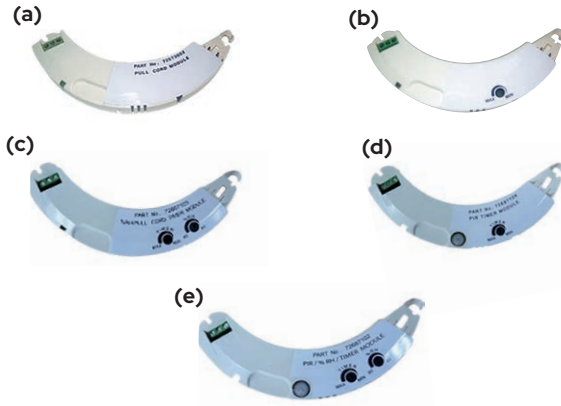

iCON Fans

iCON 60

iCON 60

Ideal for large bathrooms and utility rooms, and domestic kitchens.

Finish: White (other covers available, see right)

Extract Volume: 78 l/sec

Sound Pressure d B (A) @ 3M: 41.6

Fan Type: Mixed

Mounting (Wall/Ceiling): Rec and Sur

Weight (Kg): 1.97

Outlet (dia): 150mm

Power: 9.4W

Voltage: 230/1PH/50Hz

Max Amb. Temp: 40 °C

IP Rating: IPX4

Guarantee: 3 Years

Modules & Accessories

SY7071	(a) PCM Module Pull Cord	£38.50
SY7072	(b) TM Module Timer	£45.50
SY7094	(c) HTM Module Humidity/Timer/Pull Cord	£103.00
SY7095	(d) PRTM Module PIR/Timer	£183.00
SY7096	(e) PRHTM Module PIR/Humidity/Timer	£200.00