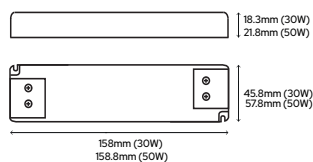

Accessories

1m Mains Cable with UK Plug
SY7496
£5.76

500mm Link Cable
SY9324
£2.42

1m Link Cable
SY9556
£3.38

2m Link Cable
SY9325
£4.44