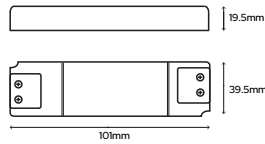

20W 12Vdc

Power Supply: 12Vdc
Wattage: 20W
Ports: 6
With infinity cable

20W 12Vdc LED Driver
SY7350A/MF
£27.44